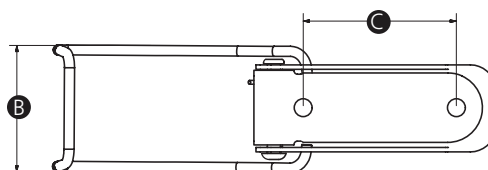

### RS PRO Stainless steel sprung toggle latch, 75mm length

Stock number: 1929643

EN

- Stainless steel 304 sprung toggle latch

Part no.	A	B	C	D	E	F	G	Base hole size	Max. load (N)
1929643	75	22	25	18	43	38	17	4	1000