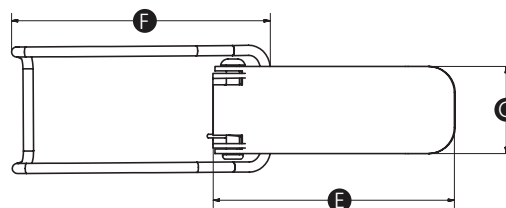

### RS PRO Stainless steel sprung toggle latch, 75mm length

Stock number: 1929643

EN

- Stainless steel 304 sprung toggle latch

Part no.	A	B	C	D	E	F	G	Base hole size	Max. load (N)
1929643	75	22	25	18	43	38	17	4	1000