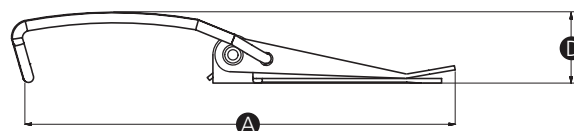

### RS PRO Stainless steel sprung toggle latch, 75mm length

Stock number: 1929643

EN

- Stainless steel 304 sprung toggle latch

Part no.	A	B	C	D	E	F	G	Base hole size	Max. load (N)
1929643	75	22	25	18	43	38	17	4	1000