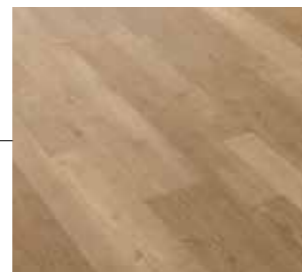

2220 Vintage Timber 152.4 x 914.4mm 

2236 North American Walnut 152.4 x 914.4mm 

2229 White Lined Oak 152.4 x 914.4mm 

2233 Smoke Brushed Elm 152.4 x 914.4mm 

 These designs feature a micro bevel.

The **R values** shown denote a ramp test result, which is an ex-factory measure of slip resistance. For safety flooring with sustainable wet slip resistance, refer to Expona Control PUR or the Polysafe ranges.