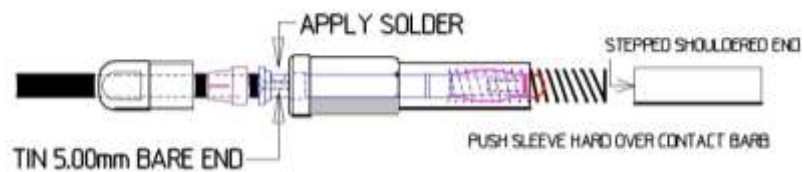

ENGLISH

Datasheet

RS Pro 4mm Shutter Plug, 1000V, 20A

Stock No: 2070868 - Black

Stock No: 2070871 - Red

Stock No: 2070870 - Green

Stock No: 2070872 - Yellow

Stock No: 2070869 - Blue

Features and Benefits

- All mouldings are high grade plastic with the centre contact being nickle plated brass incorporating a beryllium copper lantern style spring contact.
- When properly terminated the plug has a voltage rating of 1000V CAT III and current rating of 20A
- Fits all standard 4mm insulated and non insulated sockets.
- Accepts cable up to 4 mm dia.