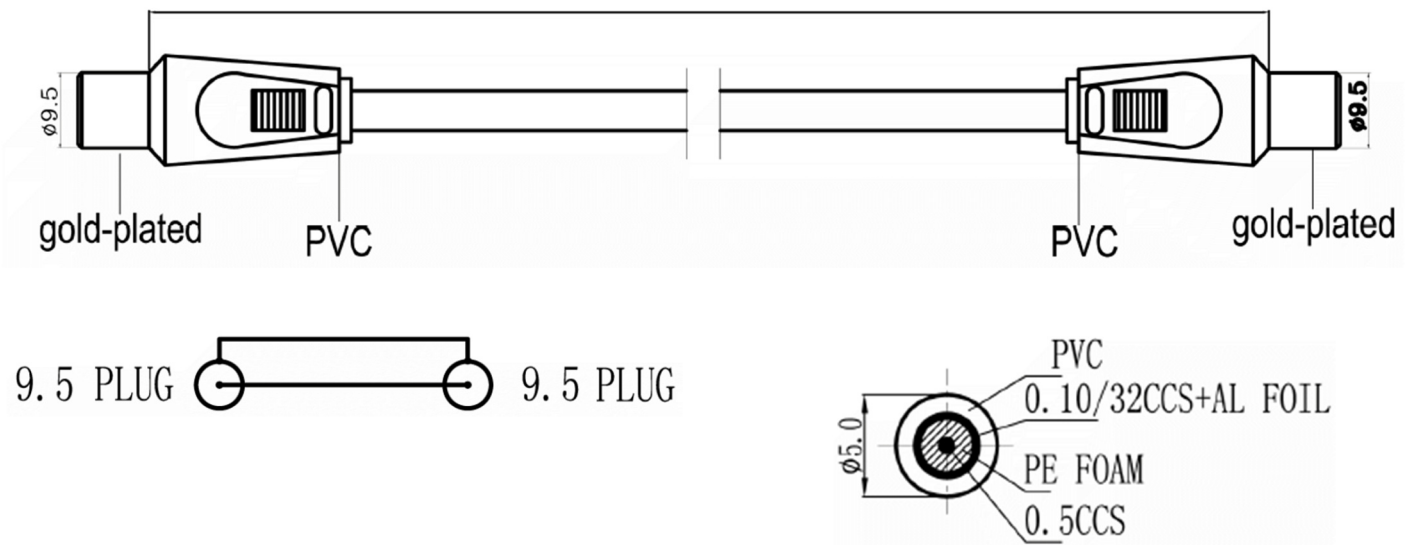

Datasheet

RS PRO 30m Coaxial Male to Male TV Cable, White

Stock number: 192-4498

EN

The RS PRO 30 metre, 75-ohm coaxial TV cable has a white PVC jack and boots.

The inner core is a single, solid core and has a PE foam surrounding and is double shielded with a layer of aluminium foil and a CCS braid.

Coaxial TV cables are generally used to connect a TV aerial to a TV.

RoHS / REACH / CE