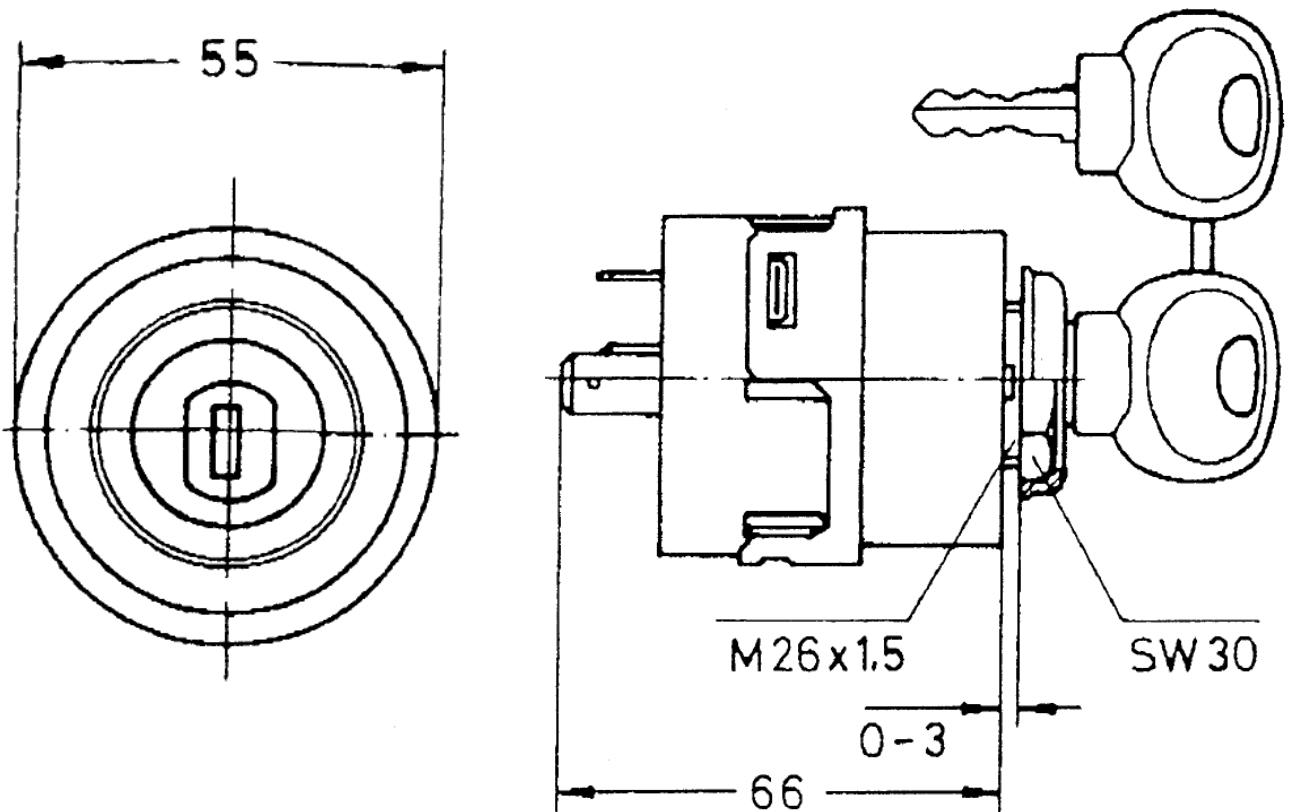

Datasheet

Key Switch, 70 A@ 12 V 4-Way

RS Stock number [325-4862](#)

Drawing (mm):

Max Load at 12V	Max Load at 24V	Load
8A	4A	Accessory
35A	17.5A	Start
70A	40A	Intermittent