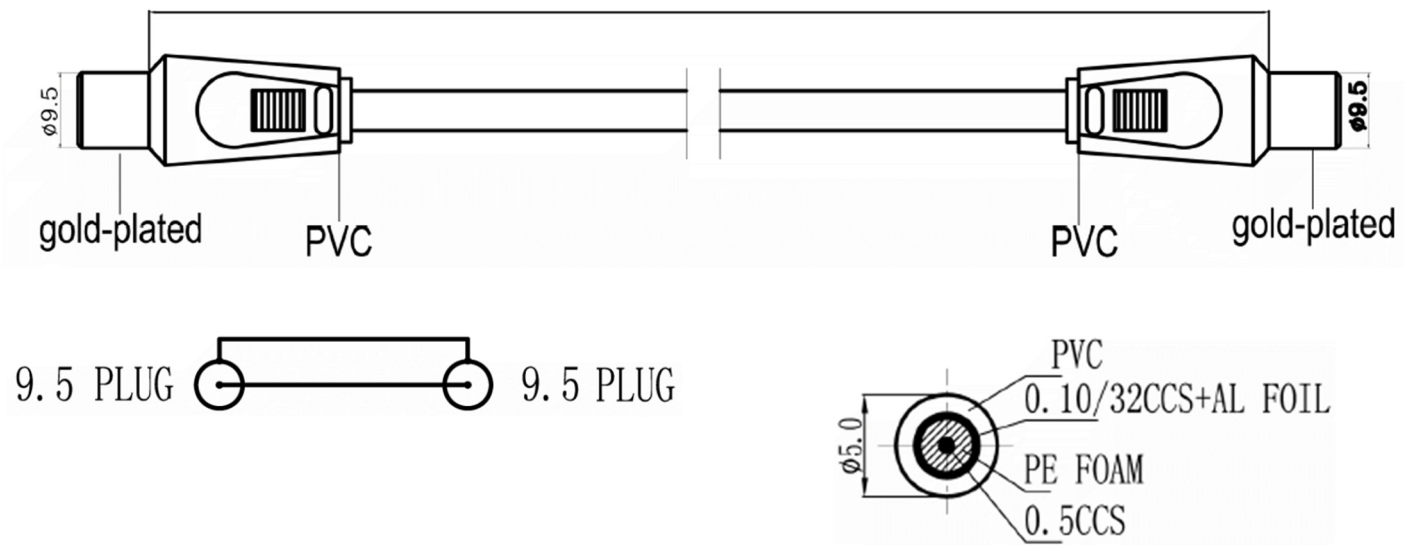

Datasheet

RS PRO 0.5m Coaxial Male to Male TV Cable, Black

Stock number: 192-4481

EN

The RS PRO 0.5 metre, 75-ohm coaxial TV cable has a black PVC jack and boots.

The inner core is a single, solid core and has a PE foam surrounding and is double shielded with a layer of aluminium foil and a CCS braid.

Coaxial TV cables are generally used to connect a TV aerial to a TV.

RoHS / REACH / CE