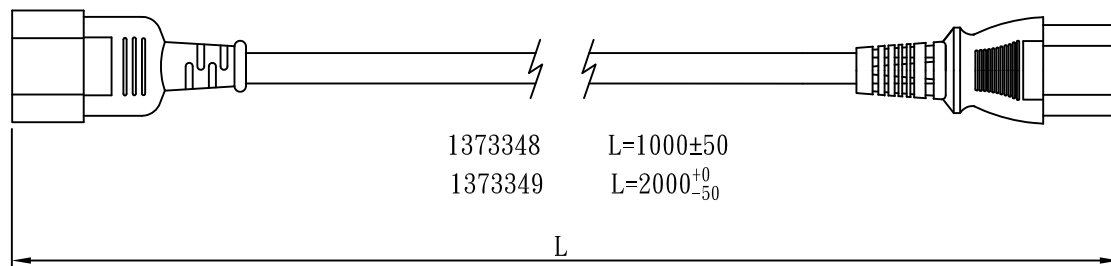

MARKING:

MARKING:

1373348 L1=180±30  
1373349 L1=180±30

WIRING COLOR:

E: Yellow/Green  
N: Blue  
L: Brown

LENGED ON CORD : (E04-14)

△VDE△ KEMA-KEUR △CEBEC 809 △NF-USE 1346  
IEMMEQU H05VV-F 3G 0.75mm<sup>2</sup> 300/500V -LF- CE

No	BOM ITEM	Q' TY	P/N
1	KPR-11 TERMINAL	3 pcs	BBN11000
2	IS-011 DUST COVER(YELLOW)	1 pcs	MP0110XD
3	IS-011 INNER BODY	1 pcs	MI011000
4	PVC 45P (SA87, IS-011)	18 g	RPP045XD
5	KPR-14 TERMINAL	3 pcs	BBB14000
6	IS-14 INNER BODY	1 set	MI014000
7	PVC 45P (SA87, IS-14)	22 g	RPP045XD
8	PE TIE (WHITE , 6 inch )	1 pcs	KBW10006
9	PE BAG(120*260)	1 pcs	KPR10026
10	LABEL(45*25)	1 pcs	

NOTE:1. CORD 128  
2. CONTENT 137334X

CABLE	H05VV-F 3G 0.75 DENT PRINT CT-XD(YELLOW)			
PLUG	IS-011 + IS-14	LENGTH	L	UNIT mm
CLIENT	NAME	First connectivity	N/W	UNIT kg
	P/N	137334X	SG DWG	SR-172524-6 VER. A