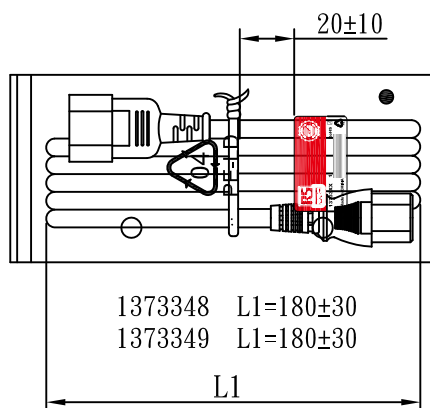

MARKING:

MARKING:

1373348 L1=180±30  
1373349 L1=180±30

WIRING COLOR:

E: Yellow/Green  
N: Blue  
L: Brown

LENGED ON CORD : (E04-14)

△VDE△ KEMA-KEUR △CEBEC 809 △NF-USE 1346  
IEMMEQU H05VV-F 3G 0.75mm<sup>2</sup> 300/500V -LF- CE

No	BOM ITEM	Q' TY	P/N
1	KPR-11 TERMINAL	3 pcs	BBN11000
2	IS-011 DUST COVER(YELLOW)	1 pcs	MP0110XD
3	IS-011 INNER BODY	1 pcs	MI011000
4	PVC 45P (SA87, IS-011)	18 g	RPP045XD
5	KPR-14 TERMINAL	3 pcs	BBB14000
6	IS-14 INNER BODY	1 set	MI014000
7	PVC 45P (SA87, IS-14)	22 g	RPP045XD
8	PE TIE (WHITE , 6 inch )	1 pcs	KBW10006
9	PE BAG(120*260)	1 pcs	KPR10026
10	LABEL(45*25)	1 pcs	

NOTE:1. CORD 128  
2. CONTENT 137334X

CABLE	H05VV-F 3G 0.75 DENT PRINT CT-XD(YELLOW)			
PLUG	IS-011 + IS-14	LENGTH	L	UNIT mm
CLIENT	NAME	First connectivity	N/W	UNIT kg
	P/N	137334X	SG DWG	SR-172524-6 VER. A