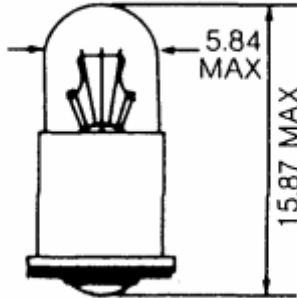

Datasheet

Midget Flange Filament Indicator Lamp

RS Stock number 360-7597

Dimensions: (mm)

Structure	
Bulb Type	Clear
Bulb Diameter	5.84mm Max
Length	15.97mm Max
Base Type	Midget Flange

Design Characteristics	
Voltage	28V
MSCP	0.3CP \pm 20%
Amperage	40mA \pm 10%
Filament Type	Vacuum Type C-2F
Life Hours	1,000Hours