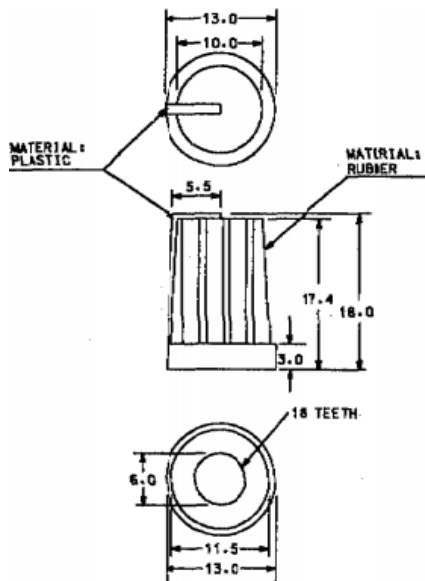

Datasheet

Black 13mm Potentiometer Knob with a Black, White Indicator, 6mm Shaft

RS Stock number [467-6106](#)

Dimensions: (mm)

Specifications

- Body Colour: Black
- Indicator Colour: White
- Knob Diameter: 13mm
- Height: 15mm
- Type: Push On
- Shaft Size: 6mm