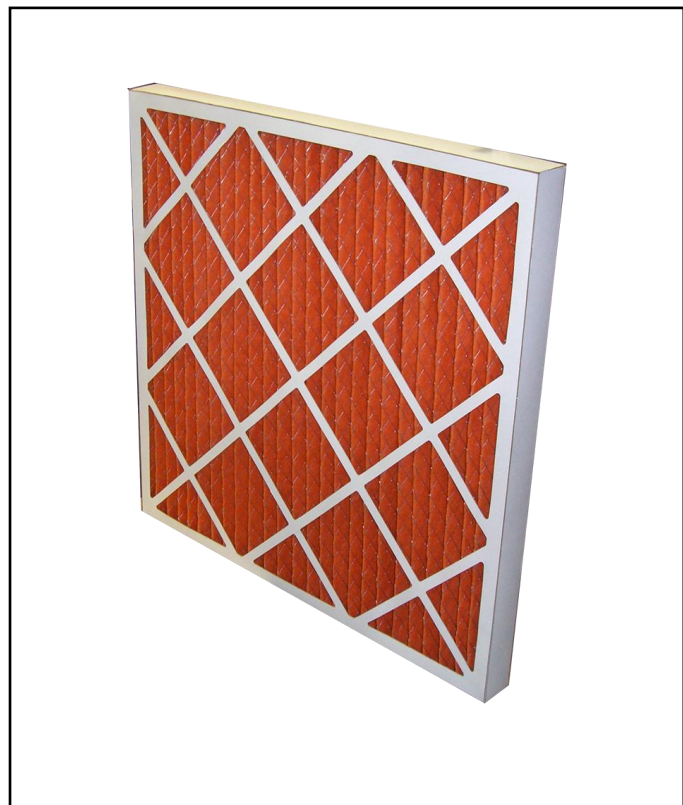

FEATURES

- Water Resistant Frame
- Strong Media Support mesh
- Hydrophobic Filter media

RS PRO Vline Gold 12x12x1

RS Stock No.: 2560537

RS Professionally Approved Products bring to you professional quality parts across all product categories. Our product range has been tested by engineers and provides a comparable quality to the leading brands without paying a premium price.

Product Description

This Super Capacity pleated panel filter is designed to operate under the most testing of conditions. The especially formulated media offers higher filtration efficiencies than other types in its class whilst the extra high pleat count delivers outstanding filter life, and the blended cotton / polyester filter media has 100% mechanical filtration properties. This filter uses a heavier grade media to deliver a higher filter efficiency.

General Specifications

Filter Size Actual HxWxD (mm)	292 x 292 x 20 mm
Grade EN779:2012	M5
Filter Class ISO 16890	EN16890 Coarse >95%
Rated Capacity	460 m ³ /hr
Initial Pressure Drop	51 Pa
Final Pressure Drop*	151 Pa
*Final Recommended Pressure Drop to EN13053:2019	
Maximum Operating Temperature 80C	