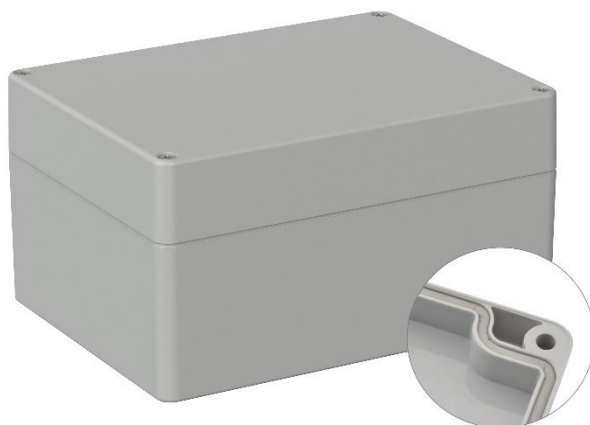

# RS PRO ABS Enclosure, Light Grey, IP66

Stock No: **201-0191****Technical Specifications:**

Body Material	ABS
Length	160 mm
Width	120 mm
Height	90 mm
IP	IP66
Colour	Light Grey