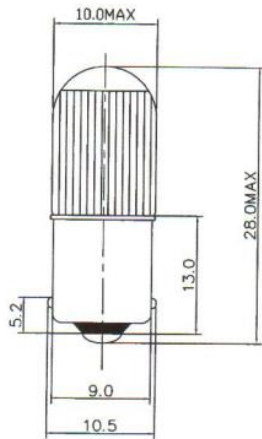

# Clear Wedge Filament Indicator Lamp

RS Stock number 106-408

### Dimensions: (mm)

#### Structure

Bulb Type	T10x30
Bulb Diameter	Ø10.0Max
Length	28.0Max
Base Type	Wedge Base

#### Design Characteristics

Voltage	120V
Amperage	250mA±10%
Gas Type	Neon Filled Gas
Life Hours	50,000Hours