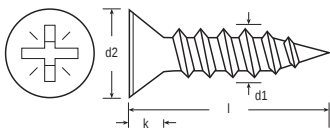

# Recessed Countersunk Stainless Steel A2-304 Woodscrew, to DIN 7997

RS Stock No **4833208**

Size **5.0 x 50mm**

d1	No. 4 3.0mm	No. 6 3.5mm	No. 8 4.0mm	No. 10 5.0mm	No. 12 5.5mm
d2	5.6	6.5	7.5	9.2	10.2
k	1.65	1.13	2.2	2.5	2.75
Recess No.	1	2	2	2	3

## Please view our full range listing below

RS Stock No	Size (mm)	RS Stock No	Size (mm)
1443524	3.0 x 16	4833185	5.0 x 30
1443525	3.0 x 20	4833191	5.0 x 40
1443526	3.0 x 25	4833208	5.0 x 50
1443527	3.5 x 16	4833214	5.0 x 65
4833090	3.5 x 20	1443528	5.0 x 75
4833113	3.5 x 25	1443529	5.0 x 100
4833129	3.5 x 30		
4833135	4.0 x 20		
4833141	4.0 x 25		
4833157	4.0 x 30		
4833006	4.0 x 40		
4833163	4.0 x 50		
4833179	5.0 x 25		