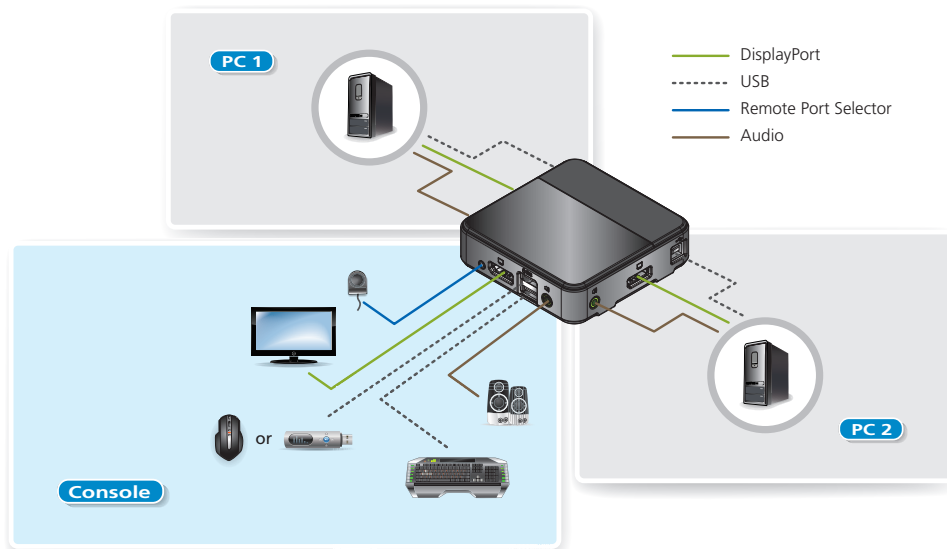

Note:

1. Mouse port switching is only supported under mouse emulation mode and by USB 3-key wheel mice.
2. MST (Multi-Stream Transport) requires either monitors that are capable of DisplayPort 1.2 daisy-chaining, or use of a powered DisplayPort MST Hub.
  The PC source must be DisplayPort 1.2 compliant.
3. DisplayPort Dual Mode (DP++) requires the use of a powered DP++ adapter. The graphics source must be DP++ compliant.
4. HD audio through DisplayPort cannot be switched independently.
5. a. PC keyboard combinations emulate Mac/Sun keyboards. b. Mac/Sun keyboards work only with their own computers.
6. This feature may require an extra power adapter to be connected to the USB hub and that the CS782DP's Mouse Emulation Mode be disabled.