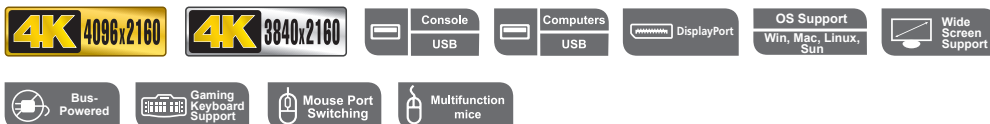

2-Port USB DisplayPort KVM Switch CS782DP

- With the ever-growing demand for higher video quality and the evolution of DisplayPort technology, 4K-enabled computers and displays are now widely adopted in visually-intensive and commercial applications. Offering up to 4K resolution, the ATEN CS782DP is at home amongst these demanding scenarios and technological advancements.

The ATEN CS782DP 2-Port USB DisplayPort KVM Switch features 4K video resolution and allows users to access two 4K-enabled computers from a single USB keyboard, USB mouse, and DisplayPort video console.

Doing so with ease, the CS782DP provides three convenient switching methods – using a remote port selector, mouse, or hotkeys for flexible access to any computer connected to the installation. The product even provides premium audio support for a complete multimedia solution. To round off the entire experience, the streamlined, space-saving design of CS782DP also makes it ideal for any working environment.

With its rich feature set, the CS782DP is designed to surpass all requirements in graphic design, animation, and video-editing applications.