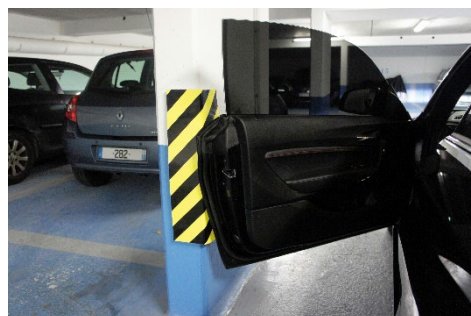

# RS Pro

RS Stock No: 840-0616

Customs : 3921909000

RS Stock No	Length (mm)	Width (mm)	Height (mm)	Weight (kg)
840-0616	730	150	25	0,08

- **Made of** Nitrile Butadiene Rubber (NBR)
- **Color** : yellow and black
- **Specifications :**
  - Adhesive foam corner bumper
  - RoHS compliant
  - Oil and grease resistant
  - double tape for fixing