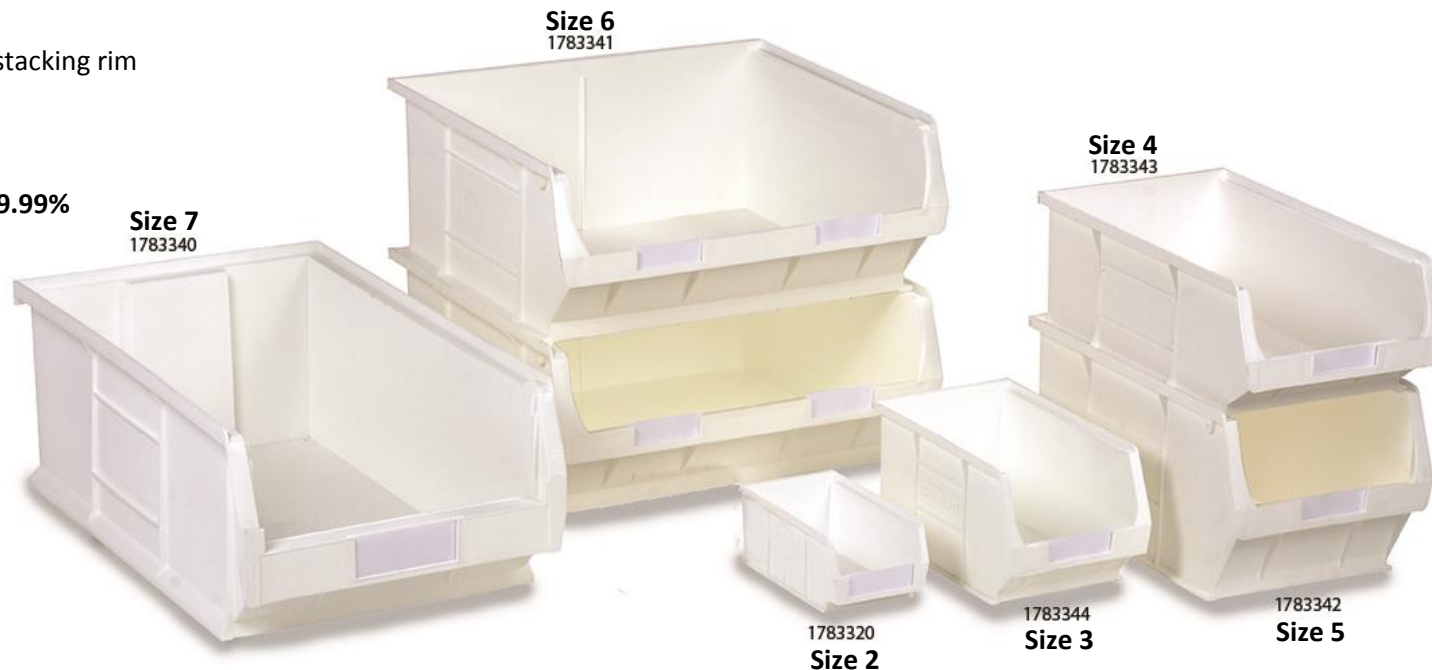

## RS Pro Antibacterial Semi Open Fronted Containers

RS Stock No: 1783343

ENGLISH

Specialist polypropylene containers manufactured using a silver ion based antibacterial additive for use in hygiene sensitive environments such as Education, Health and for food preparation.

- Strong, heavy duty with reinforced base, sides and stacking rim
- Sturdy back lip for secure fitting to louvre panels
- Additive prevents the growth of bacteria by up to **99.99%**
- Effective against **MRSA, E-Coli & Salmonella**
- Index card slot for instant product identification
- Available in 6 sizes