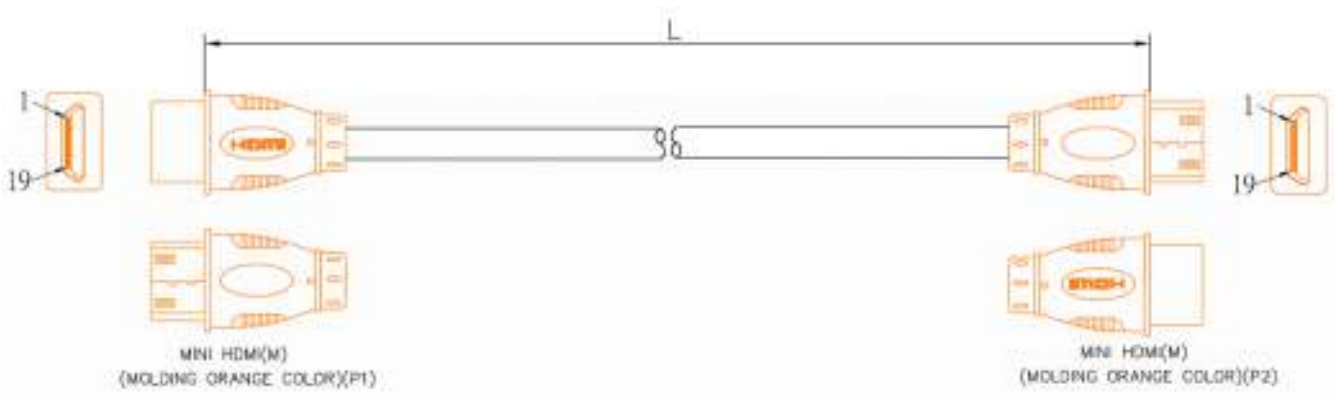

Datasheet

RS PRO 1mtr HDMI Type C (Mini) M-M High Speed Cable with Ethernet – Orange Connectors

Stock number: 182-8892

EN

The RSPRO 1 metre male to male HDMI type C cable which has a black PVC jack and an outer diameter of 6mm. The connectors have a gold flash covering to prevent corrosion.

The connector hoods are made of orange PVC.

HDMI is possibly the most common display connection on the market which can be found on devices ranging from PC's, Bluray players, games consoles and more. Mini HDMI, not to be confused with micro HDMI, is most commonly found on DSLR cameras and camcorders.

P1	2	3	1	5	6	4	8	9	7	11	12	10	17	19	13	14	15	16	18	64
P2	PAIR		G	PAIR		G	PAIR		G	PAIR		G	PAIR		G	4C				SHELL

1. CABLE: 30AWG,UL20276,AL+B-FOIL,[(#30*1P+D+FAM)*5PCS+#30*4C]+AM+B, BLACK COLOR,OD=6.0mm,PVC JACKET(Conductor: BC)
2. LENGTH:L.
3. CONNECTORS: MINI HDMI19P*2(BLACK INSULATOR)(SHELL GOLD PLATED)
4. MOLD: MOLDING TYPE.
5. CONTACTS
6. Test machine test condition.
 - A.100% OPEN,SHORT&INTERMITANCE TEST.
 - B.CONDUCTOR RESISTANCE: 3ohms MAX:
 - C.INSULATION RESISTANCE: 5M Min/,10ms:
7. ALL MUST BE MEET ON ROHS COMPLIANT.