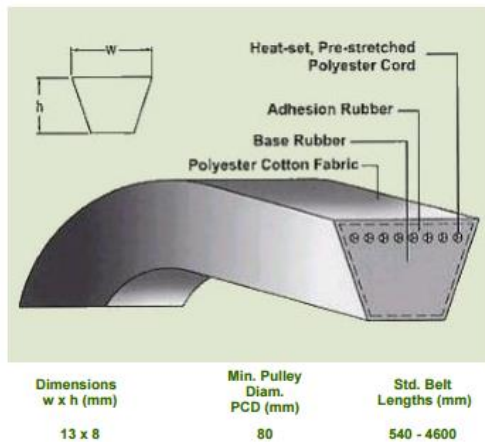

ENGLISH

Datasheet

PET, Rubber Vee Friction Belt, belt section A

RS Stock number 471-742

A Section Classical Wrapped Vee Belts

to API 1B, RMA IP 20, DIN 2215, ISO 4184 & BS3790

Description:

RS Z, A & B Section Belts

Special compounded stiff-yet-flex-crack resistant base

High modulus low stretch (hmls) polyester cords and length stabilisation process resulting in low stretch and maximum life

Polychloroprene impregnated poly-cotton jacket

Precision built belts requiring no matching or coding

Anti-static, heat, oil and abrasion resistant

Standards: API 1B, RMA IP 20, DIN 2215, ISO 4184 & BS3790

Specifications:

Belt Section:	A
Height:	8mm
Length:	1400mm
Material:	PET, Rubber
Minimum Pulley Diameter:	80mm
Top Width:	13mm