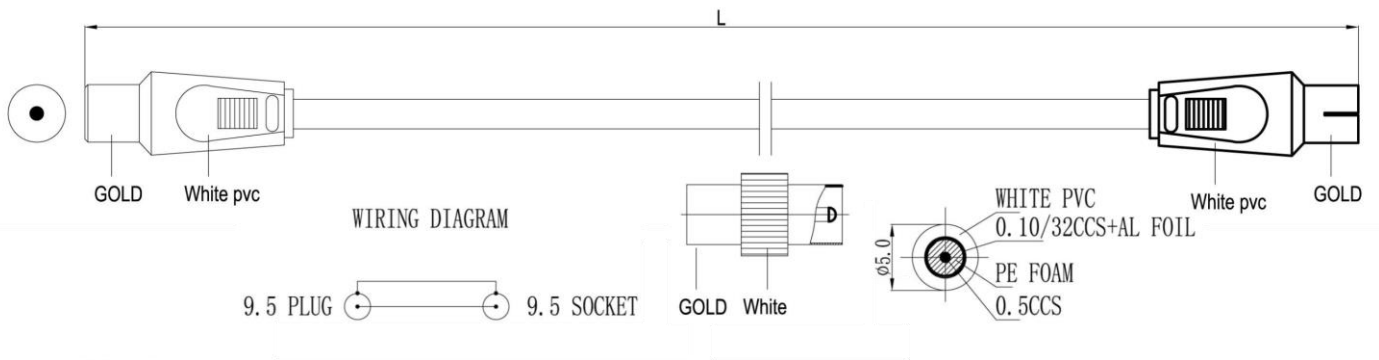

## RS PRO 3m TV Extension Cable with Male Cable with Coupler

Stock number: 2369056

EN

The RS Pro range of TV cables are constructed of coax cable with female to female connectors, they also come supplied with a male to male coupler, all contacts are Gold flashed for a high quality finish and anti-corrosive properties.