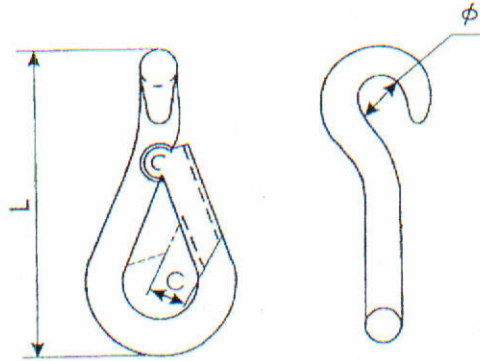

Datasheet

RS Pro Chain Link

RS Stock No: **470-771**

Product Details

RS Pro chain link is made of steel with zinc plated finish.

Features and Benefits

- Sizes are link diameter x O/A length
- Spring hooks
- Comes in zinc plated steel finish

Specifications:

Finish	Bright Zinc Plated
Link Diameter	10.5 mm
Link Length	83 mm
Material	Steel
Type	Chain Link

Spring Hooks

R.S. Reference Number	O-J	Dimensions mm			Finish
		L	C	φ	
470-743	SPC055Z	56	5.5	7.5	Bright Zinc Plated
470-777	SPC060Z	64	6.5	9	Bright Zinc Plated
470-771	SPC080Z	83	10.5	12.5	Bright Zinc Plated
470-733	SPC090Z	101	11	14	Bright Zinc Plated

Swivel Spring Hooks

R.S. Reference Number	O-J	Dimensions mm				Finish
		L	d	c	φ	
470-755	SPS055Z	66	5.5	6	15.5	Bright Zinc Plated
470-765	SPS060Z	75	5.8	7	15.5	Bright Zinc Plated
N/A	SPS080Z	88	6.7	7	20	Bright Zinc Plated
470-761	SPS090Z	102	7.9	9	22	Bright Zinc Plated
470-749	SPS100Z	108	8.8	11	24	Bright Zinc Plated
470-759	SPS115Z	115	9.4	11	24	Bright Zinc Plated