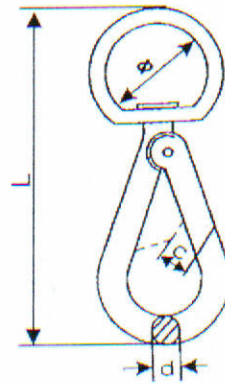

Datasheet

RS Pro Chain Link

RS Stock No: **470-771**

Product Details

RS Pro chain link is made of steel with zinc plated finish.

Features and Benefits

- Sizes are link diameter x O/A length
- Spring hooks
- Comes in zinc plated steel finish

Specifications:

Finish	Bright Zinc Plated
Link Diameter	10.5 mm
Link Length	83 mm
Material	Steel
Type	Chain Link

Spring Hooks

R.S. Reference Number	O-J	Dimensions mm			Finish
		L	C	φ	
470-743	SPC055Z	56	5.5	7.5	Bright Zinc Plated
470-777	SPC060Z	64	6.5	9	Bright Zinc Plated
470-771	SPC080Z	83	10.5	12.5	Bright Zinc Plated
470-733	SPC090Z	101	11	14	Bright Zinc Plated

Swivel Spring Hooks

R.S. Reference Number	O-J	Dimensions mm				Finish
		L	d	c	φ	
470-755	SPS055Z	66	5.5	6	15.5	Bright Zinc Plated
470-765	SPS060Z	75	5.8	7	15.5	Bright Zinc Plated
N/A	SPS080Z	88	6.7	7	20	Bright Zinc Plated
470-761	SPS090Z	102	7.9	9	22	Bright Zinc Plated
470-749	SPS100Z	108	8.8	11	24	Bright Zinc Plated
470-759	SPS115Z	115	9.4	11	24	Bright Zinc Plated