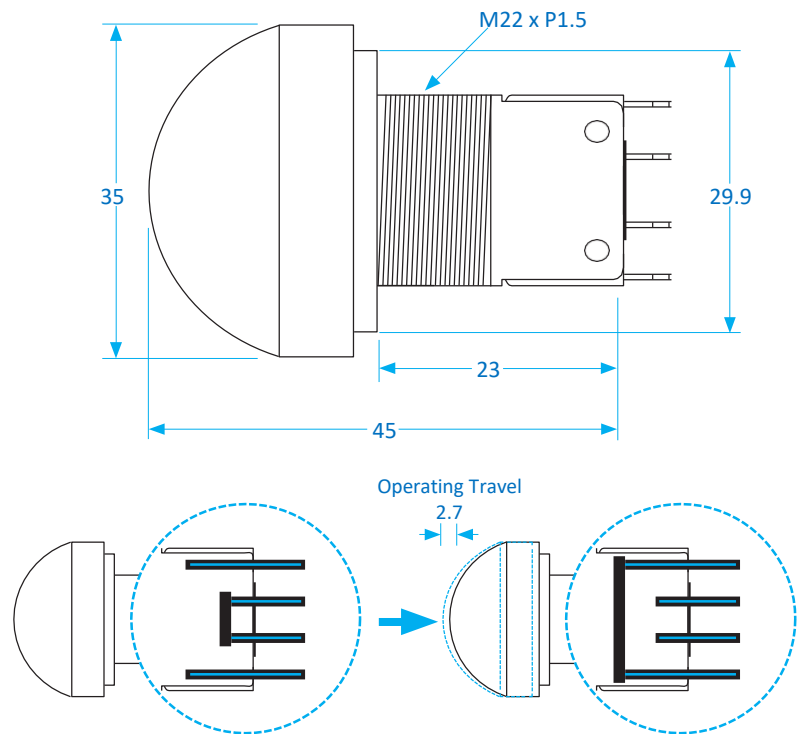

## Technical Specifications:

85mm x 85mm x 40mm	Legend: Press to Exit
<i>ITW</i> Green dome button	Surface Mount
IP65	COM / NO / NC
ABS Plastic	

## Features & Benefits:

- ABS Plastic
- **ITW** Green Dome Button
- Surface Mount
- IP65
- Change-over-contacts

## Dimensional line drawings