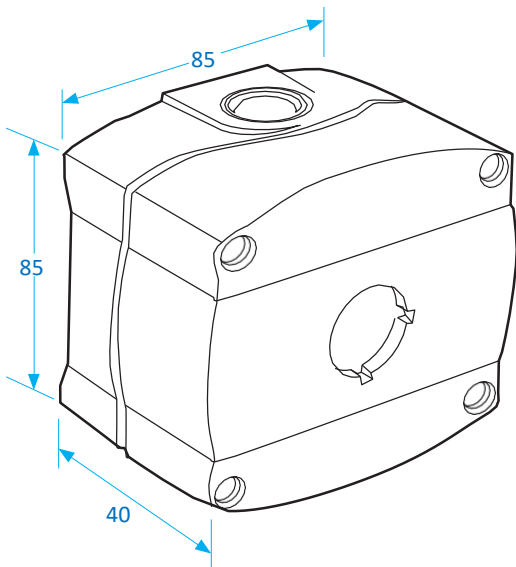

## Technical Specifications:

85mm x 85mm x 40mm	Legend: Press to Exit
<i>ITW</i> Green dome button	Surface Mount
IP65	COM / NO / NC
ABS Plastic	

## Dimensional line drawings