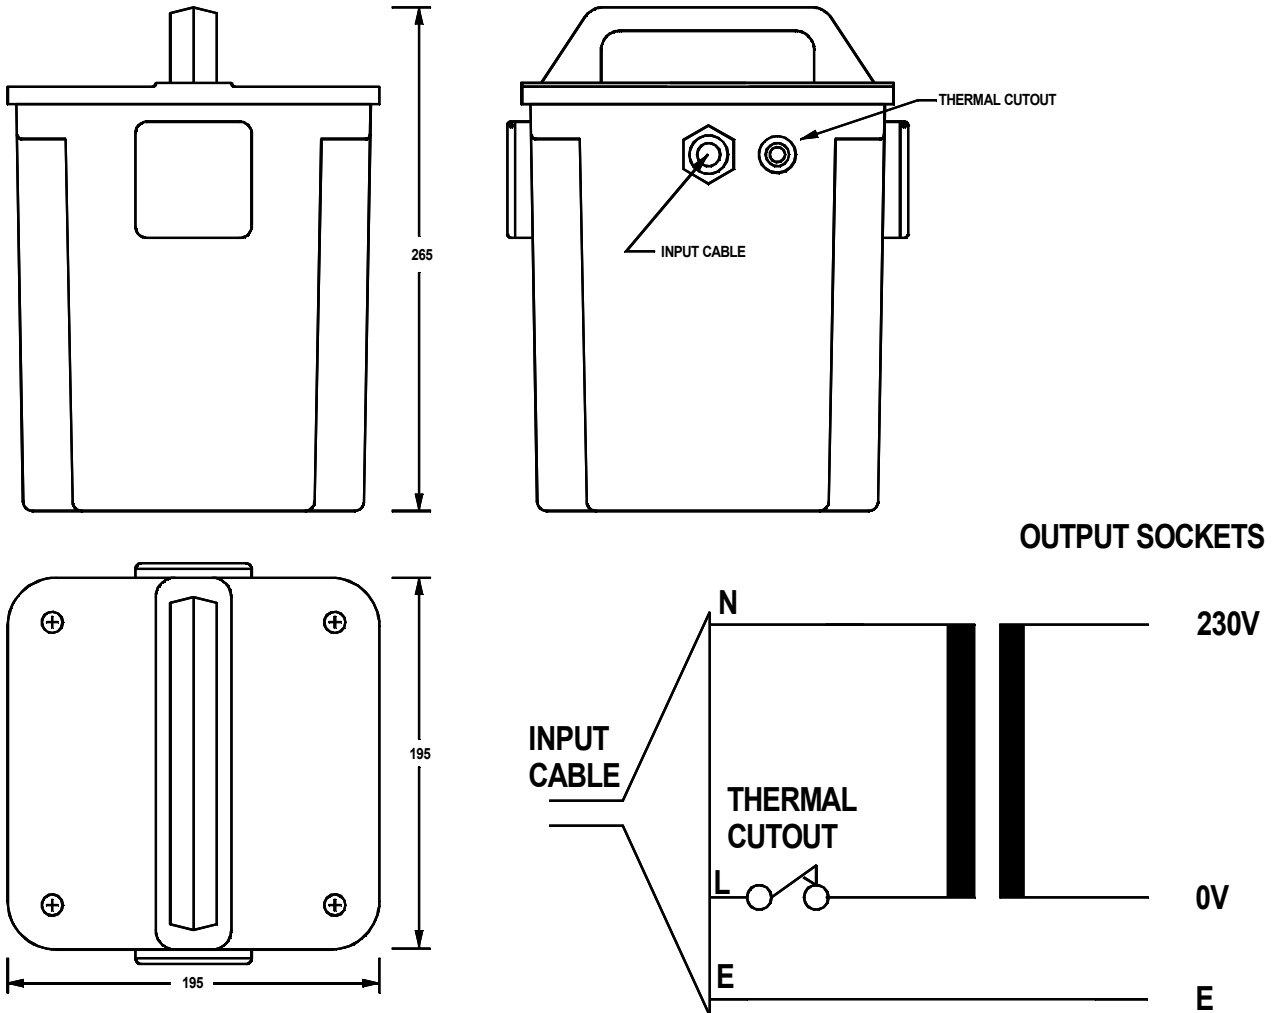

RS Pro Datasheet

Stock No: 1237383

PORTABLE ISOLATION TRANSFORMER

WIRING ARRANGEMENT

INPUT	230V 50/60Hz
OUTPUT	230V
RATING	750VA CONTINUOUS
	1.5 kVA INTERMITTENT (5 MINS ON 15 MINS OFF)
THERMAL CUTOUT	6AMP
OUTPUT SOCKETS	2x16 A SHUKO
INPUT CABLE	2Mtr WITH 16A SHUKO PLUG
ENCLOSURE	GRP - COLOUR YELLOW
WEIGHT	12 KGS