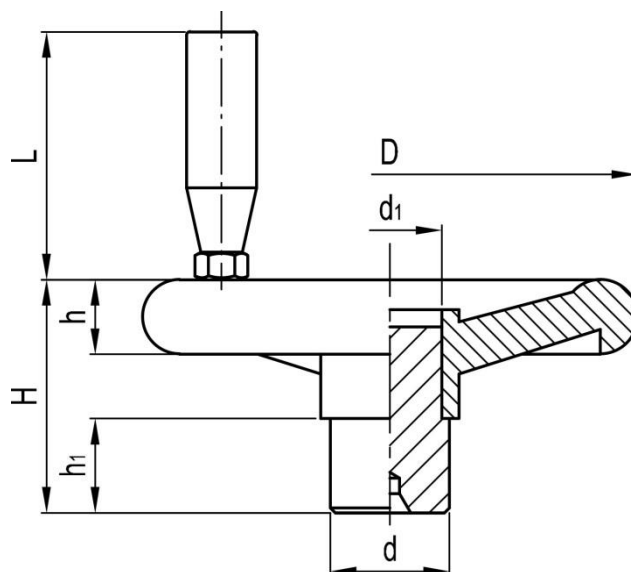

# Four spoke handwheel with revolving handle, through hub

RS Stock No: 1612030

## Specification

Handwheel material: Phenoplast, vegetal fibre reinforced

Revolving handle material: Glass-fibre reinforced technopolymer

Zinc-plated steel visible hub with preformed punching for through-hole

ENGLISH

Stock no	D	d	d1	H	h	h1	L
1612026	100	24	21	47	15	17	51
1612027	120	25	21	49	16	15	70
1612028	140	28	23	54	20	17	70
1612029	160	32	27	56	22	21	85
1612030	200	40	32	72	25	25	85
1612031	250	50	42	82	29	29	95
1612032	300	52	42	95	35	30	95