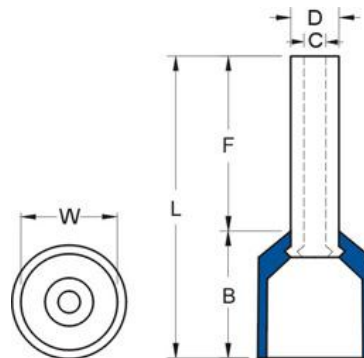

EN

Datasheet

RS PRO NYLON-INSULATED CORD END

TERMINALS

Stock number: 178-7290

MAXIMUM ELECTRIC CURRENT:

A.W.G.	22
AMP.	9

MAXIMUM ELECTRICAL RATING: 105° C 600 VOLTS MAX.

INSULATION MATERIAL: NYLON

TERMINAL MATERIAL: COPPER TUBE

SURFACE TREATMENT: TIN PLATE

INSULATION COLOR: ORANGE

WIRE RANGE A.W.G. mm ²	ITEM NO.	DIMENSION inch(mm)					
		F	L	W	B	D	C
22 A.W.G.	178-7290	0.472	0.709	0.102	0.236	0.051	0.039
0.5 mm ²		12	18	2.6	6	1.300	1