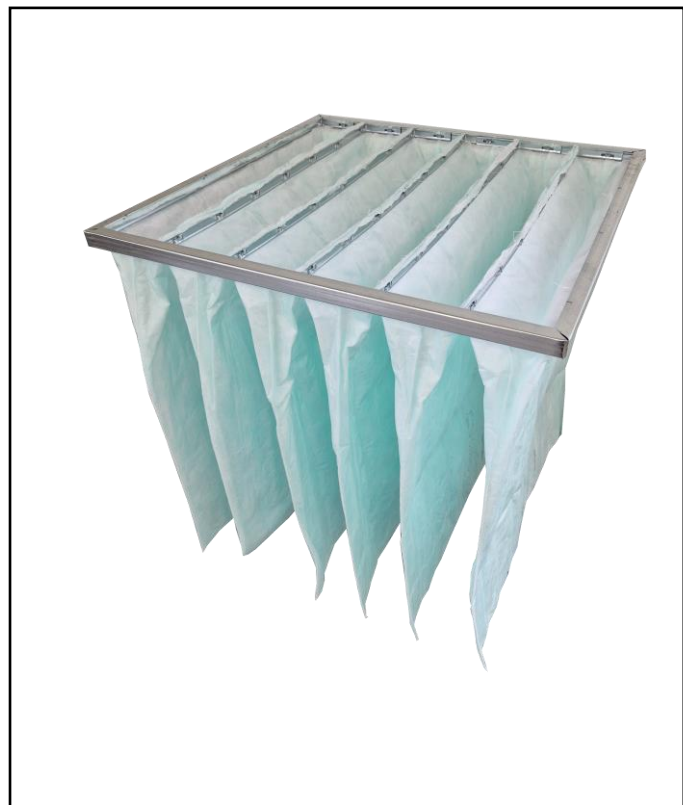

## FEATURES

- 100% Polyester Filter Media
- Dual-Layer Media
- Conical Stitched Pockets for optimal airflow
- Rolled Safety Edge to Frame
- Hydrophobic Media
- Fire Retardant
- Low Price
- ePM10 Filter

# RS PRO Ecoflow M6 Filter 20 X 20 X 25

RS Stock No.: 2551126

RS Professionally Approved Products bring to you professional quality parts across all product categories. Our product range has been tested by engineers and provides a comparable quality to the leading brands without paying a premium price.

## Product Description

The Ecoflow, fire rated range of bag filters are used widely in government buildings, hospitals and other sensitive areas. This grade of filter is suitable for air condition to offices, theatres, computer rooms and spray booths.

## General Specifications

Filter Size Actual HxWxD (mm)	490 x 490 x 635 mm
Header Depth	25 mm
Number of Pockets	4
Grade EN779:2012	M6
Filter Class ISO 16890	ePM10 > 70%
Rated Capacity	1260 m <sup>3</sup> /hr
Energy Rating	E
Initial Pressure Drop	55 Pa
Final Pressure Drop*	155 Pa
*Final Recommended Pressure Drop to EN13053:2019	
Maximum Operating Temperature 80C	