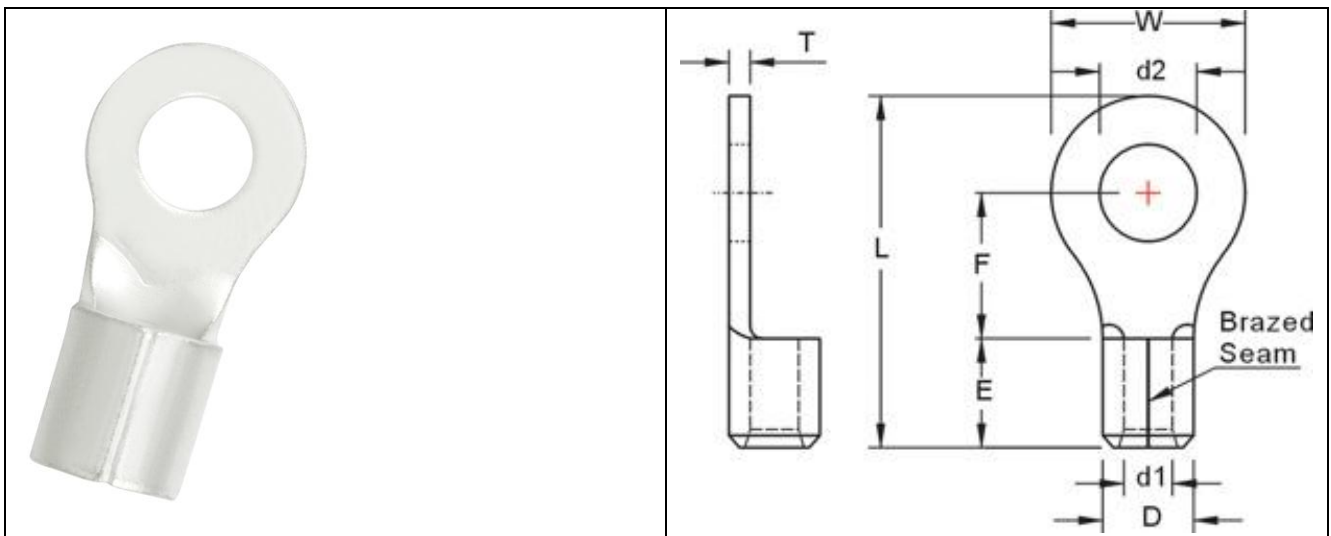

Datasheet

RS PRO NON-INSULATED RING TERMINALS

Stock number: 178-8633

MAXIMUM ELECTRIC CURRENT:

A.W.G.	4
AMP.	125

TERMINAL MATERIAL: COPPER

SURFACE TREATMENT: TIN PLATED

WIRE RANGE A.W.G. mm ²	ITEM NO. BRAZED SEAM	STUD SIZE 2 x d2	DIMENSION inch(mm)							
			W	F	L	E	D	d1	T	
4 A.W.G.	178-8633	5/16	0.331	0.65	0.531	1.319	0.472	0.453	0.303	0.067
22 mm ²			8.4	16.5	13.5	33.5	12	11.500	7.7	1.7