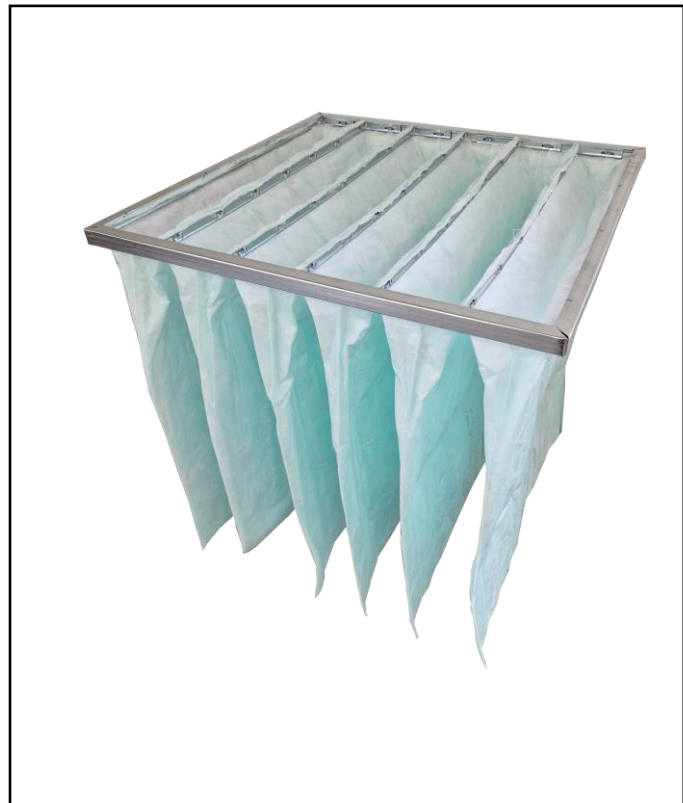

FEATURES

- 100% Polyester Filter Media
- Dual-Layer Media
- Conical Stitched Pockets for optimal airflow
- Rolled Safety Edge to Frame
- Hydrophobic Media
- Fire Retardant
- Low Price
- ePM10 Filter

RS PRO Ecoflow M6 Filter 20 X 24 X 25

RS Stock No.: 2551138

RS Professionally Approved Products bring to you professional quality parts across all product categories. Our product range has been tested by engineers and provides a comparable quality to the leading brands without paying a premium price.