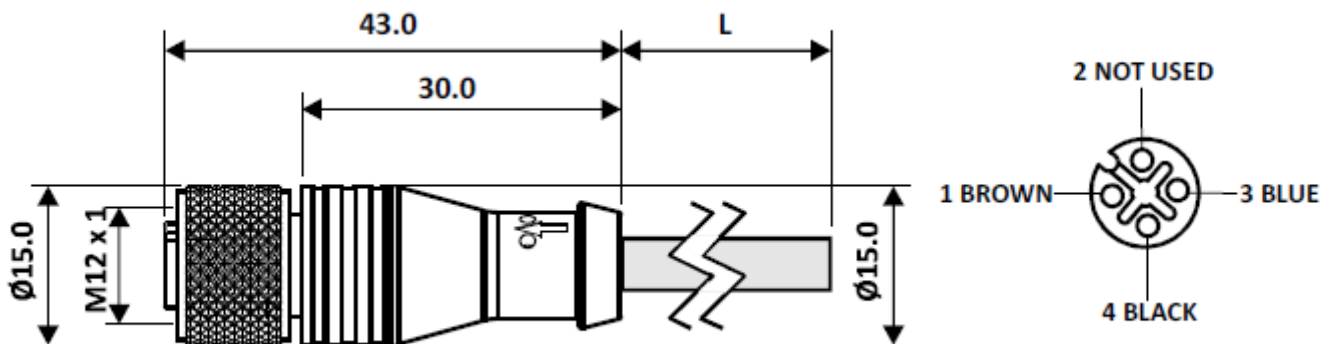

Datasheet

Connector Assembly

RS Stock 877-1050

Dimensions: (mm)

Specifications

General Specification

Rated Operational Voltage	250 V
Current Rating	4A
Insulation Resistance	$\geq 100 \text{ M}\Omega$
Temperature Range	-25°C ... +75°C
Degree of Protection	IP67

Material Specification

Grip Material	PU
Contact	Cu-Zn
Contact Plating	Gold Plated
Contact Carrier	Nylon 66
O-Ring	Neoprene
Grip Colour	Black
Coupling Nut	Brass Nickel-Plated

Cable Specification

Cable Length-L	5 m
Cable Type	3 Core PVC Multi Strand
Sheath Colour	Black
Cross Section of Wire	0.34 sq. mm
Core Dia	1.4 mm
Cable Dia	4.5 ± 0.1 mm
Termination	Partially Stripped