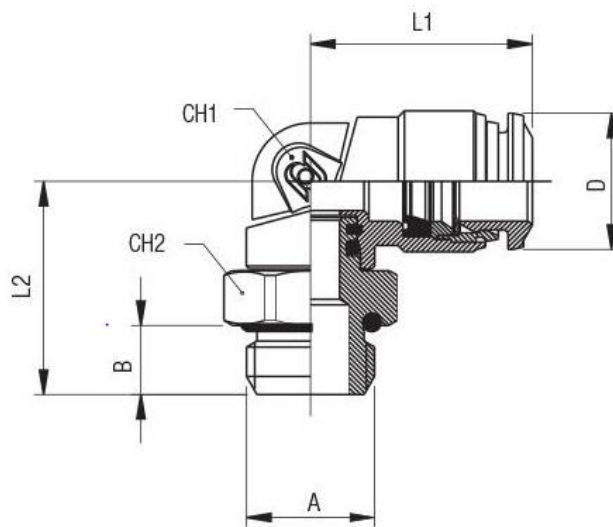

## Product Description

The RS PRO orienting elbow male adaptor (parallel) works in - 0.99 bar to 20 bar pressure range. It is mainly used in dairy, coffee machine, vending, food & beverage, medical, vacuum applications. It is available in brass with Food Grade coating. In combination with FEP tubes, it is the most demanded solution for the Food & Beverage market. Because of the special coating it can be used also in aggressive environment. RoHS and REACH compliant.

## Mechanical Specifications

<b>Connection Type</b>	Threaded, Tube
<b>Tube Connection Size</b>	4mm
<b>Coupling Gender</b>	Male
<b>Threaded Connection</b>	1/8 in Male
<b>Thread Size</b>	1/8in
<b>Hose Barb Connection</b>	4mm
<b>Mounting Hole Diameter</b>	10mm
<b>Wrench Size1</b>	9
<b>Wrench Size2</b>	13
<b>Length L1</b>	18mm
<b>Length L2</b>	16.4mm

## Similar Products

Parameters	2312760	2312761
Brand	RS PRO	RS PRO
Thread Size	1/8in	1/4in
Wrench Size1	11	11
Wrench Size2	13	16
Length L1	21mm	21mm
Length L2	18.1mm	19.8mm

Tube	A	B	L1	L2	CH1	CH2	D	Pack.
4	1/8	5.4	18	16.4	9	13	10	10