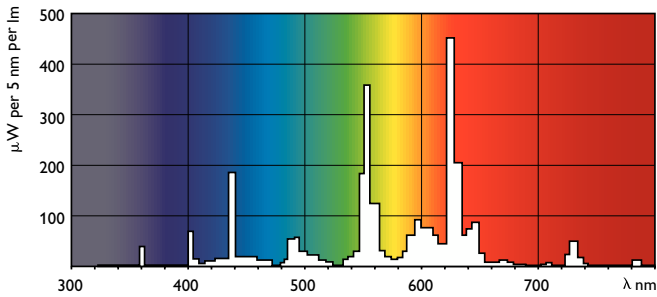

### Product data

General Information		Controls and Dimming	
Cap-Base	G5 [G5]	Dimmable	No
Light Technical		Mechanical and Housing	
Color Code	830 [CCT of 3000K]	Bulb Shape	T5 [16 mm (T5)]
Luminous Flux	2,100 lm	Approval and Application	
Color Designation	Warm White (WW)	Mercury (Hg) Content (Nom)	2.0 mg
Correlated Color Temperature (Nom)	3000 K	Energy Consumption kWh/1000 h	23 kWh
Luminous Efficacy (rated) (Nom)	94 lm/W	Product Data	
Color rendering index (CRI)	82	Order product name	TL5 Essential 21W/830 1SL/40
Operating and Electrical		Full product name	TL5 Essential 21W/830 1SL/40
Power Consumption	20.8 W	Full product code	871150057037655
Lamp Current (Nom)	0.170 A	Order code	927926483058
		Material Nr. (12NC)	927926483058

## Dimensional drawing

Product	D (max)	A (max)	B (max)	B (min)	C (max)
TL5 Essential 21W/830 1SL/40	17.0 mm	849.0 mm	856.1 mm	853.7 mm	863.2 mm

## Photometric data

Spectral Power Distribution Colour - TL5 Essential 21W/830 1SL/40