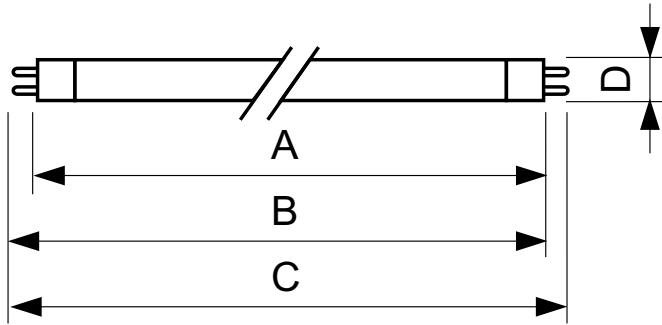

### Product data

General Information		Controls and Dimming	
Cap-Base	G5 [G5]	Dimmable	No
Light Technical		Mechanical and Housing	
Color Code	830 [CCT of 3000K]	Bulb Shape	T5 [16 mm (T5)]
Luminous Flux	2,100 lm	Approval and Application	
Color Designation	Warm White (WW)	Mercury (Hg) Content (Nom)	2.0 mg
Correlated Color Temperature (Nom)	3000 K	Energy Consumption kWh/1000 h	23 kWh
Luminous Efficacy (rated) (Nom)	94 lm/W	Product Data	
Color rendering index (CRI)	82	Order product name	TL5 Essential 21W/830 1SL/40
Operating and Electrical		Full product name	TL5 Essential 21W/830 1SL/40
Power Consumption	20.8 W	Full product code	871150057037655
Lamp Current (Nom)	0.170 A	Order code	927926483058
		Material Nr. (12NC)	927926483058

## Dimensional drawing

Product	D (max)	A (max)	B (max)	B (min)	C (max)
TL5 Essential 21W/830 1SL/40	17.0 mm	849.0 mm	856.1 mm	853.7 mm	863.2 mm