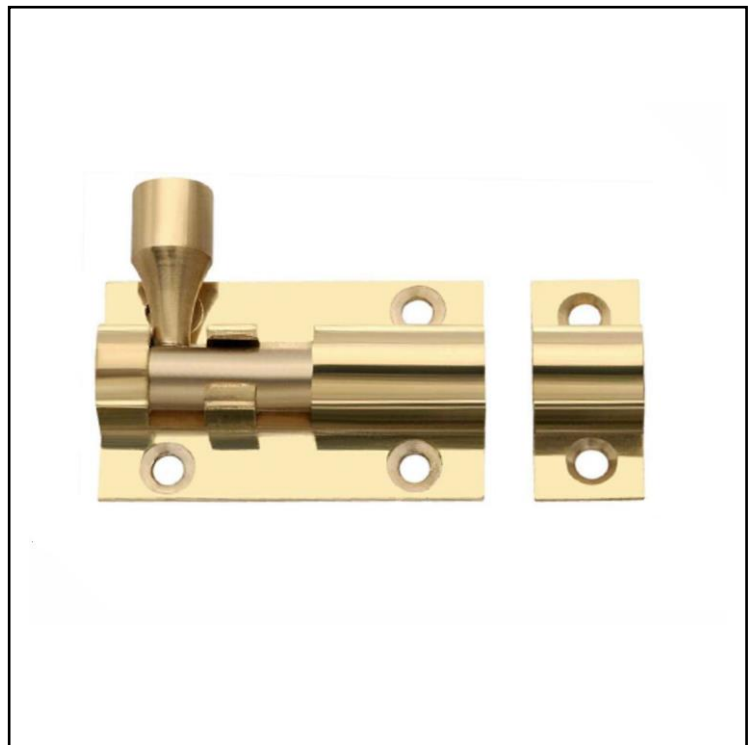

FEATURES

- Quick and easy to fit
- Easy sliding bolt action
- Offers security/privacy
- Can be fitted horizontally, or vertically (pointing up or down)
- Made from brass

RS PRO BARREL BOLTS - STRAIGHT - BRASS

RS Stock No.: 8938650,8938653,8938657

RS Professionally Approved Products bring to you professional quality parts across all product categories. Our product range has been tested by engineers and provides a comparable quality to the leading brands without paying a premium price.