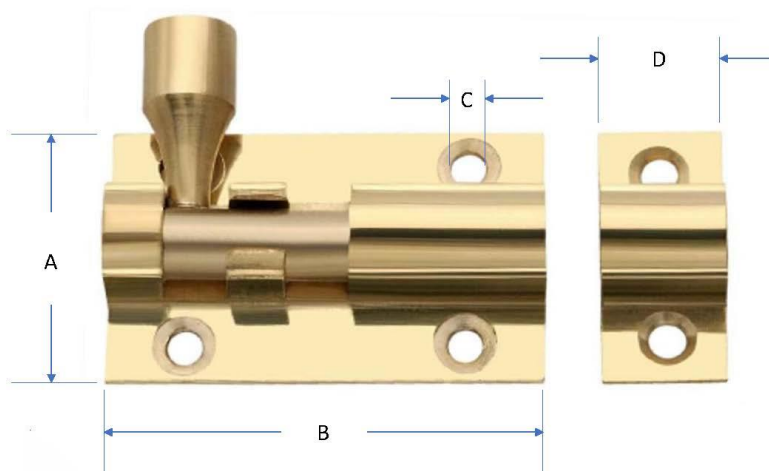

FEATURES

- Quick and easy to fit
- Easy sliding bolt action
- Offers security/privacy
- Can be fitted horizontally, or vertically (pointing up or down)
- Made from brass

RS PRO BARREL BOLTS - STRAIGHT - BRASS

Product Description

Barrel bolts are ideal for adding security to external doors (garages/sheds for example), or increasing privacy for internal doors, such a bathroom or toilet. They are easy to fit, with a simple sliding bolt action, and can be fitted horizontally, or vertically (pointing up or down).

General Specifications

Please view our full range listing below:

RS Stock No	Finish	A (mm)	B (mm)	C (mm)	D (mm)
893 8650	Brass	25	51	3	12
893 8653	Brass	32	104	4	18
893 8657	Brass	25	102	3	12