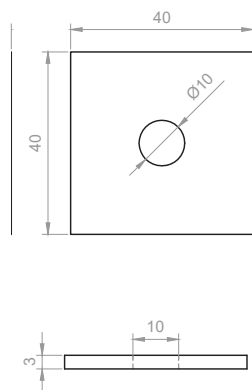

# Square Plate Washers Hot Dipped Galvanised

RS Stock No **1766952**

Size **M8 x 40 x 3**

For use with channel/strut and in general construction applications.

## Please view our full range listing below

RS Stock No	Size (mm)
1766950	M6 x 40 x 3
1766952	M8 x 40 x 3
1766955	M10 x 40 x 3
1766957	M12 x 40 x 3
1766959	M6 x 40 x 5
1766930	M8 x 40 x 5
1766956	M10 x 40 x 5
1766944	M12 x 40 x 5