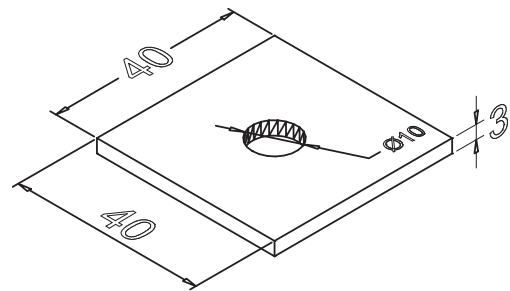

# Square Plate Washers Hot Dipped Galvanised

RS Stock No **1766952**

Size **M8 x 40 x 3**

For use with channel/strut and in general construction applications.

## Please view our full range listing below

RS Stock No	Size (mm)
1766950	M6 x 40 x 3
1766952	M8 x 40 x 3
1766955	M10 x 40 x 3
1766957	M12 x 40 x 3
1766959	M6 x 40 x 5
1766930	M8 x 40 x 5
1766956	M10 x 40 x 5
1766944	M12 x 40 x 5