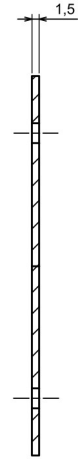

Datasheet

RS PRO Mounting Board

Stock number: 1920732

EN

Product Details

Mounting board for RS PRO 1862253 and RS PRO 1862254 hermetic enclosures.

Features and Benefits

- Made of galvanized steel

rspro.com

A-A

A |

All dimensions are given within +/-0,5mm tolerance

CE