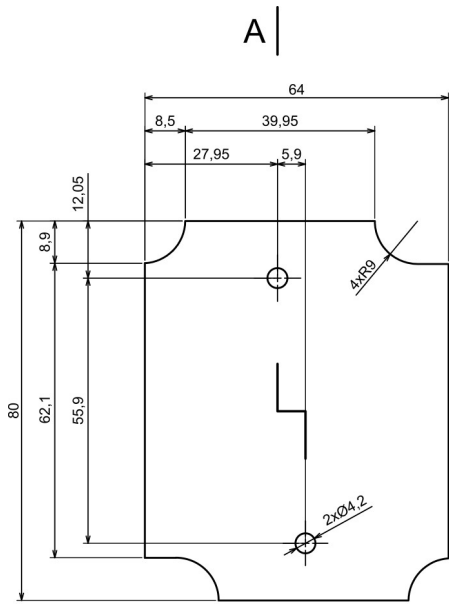

Datasheet

RS PRO Mounting Board

Stock number: 1920732

EN

Product Details

Mounting board for RS PRO 1862253 and RS PRO 1862254 hermetic enclosures.

Features and Benefits

- Made of galvanized steel

rspro.com

A-A

A |

All dimensions are given within +/-0,5mm tolerance

CE