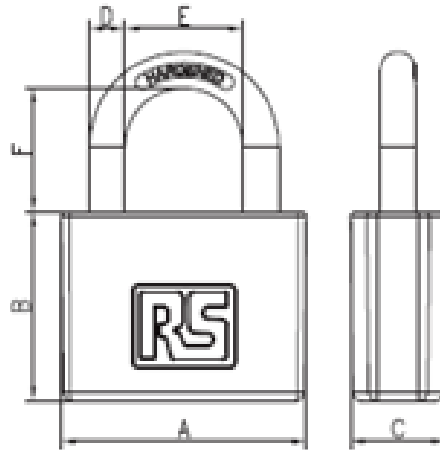

Product Datasheet

ENGLISH

Aluminum Pad Lock

Dimensions:

RS Article Number:	Lock Body Dimensions (mm)					
	A	B	C	D	E	F
827-4408	20	20	11	4	10	12

Product Description:

- Special aluminum lock body with great durability
- Hardened steel shackle for extra cut resistance
- Tumbler cylinder for added pick resistance
- Double locking for added protection of rapping and prying
- Different sizes of lock body and shackle height for your choices