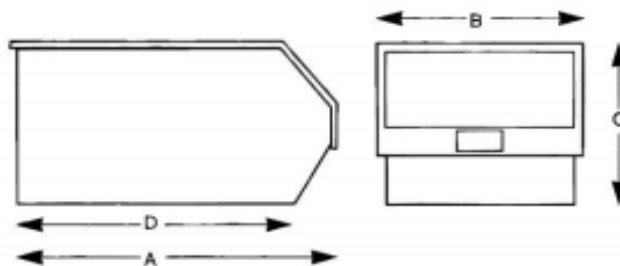

### Mechanical Specifications

<b>Volume</b>	4.6 litres
<b>Maximum Container Stack Height</b>	4mm
<b>Maximum Stack Load Capacity</b>	30kg
<b>Weight</b>	20kg

External dimensions		
<b>Dimension</b>	250mm x 150mm x 130mm	
<b>Depth</b>	250mm	(Overall)
<b>Width</b>	150mm	(Overall)
<b>Height</b>	130mm	(Overall)
<b>Base Length</b>	300mm	(Overall)

Internal dimensions	
Dimension	223mm x 128mm x 120mm
Depth	223mm
Width	128mm
Height	120mm
Base Length	188mm

**Operation Environment Specifications**

Operating Temperature Range	-15°C to +50°C
-----------------------------	----------------

**Approvals**

Compliance/Certifications	BS IEC 61340-5-1:2007
---------------------------	-----------------------

All Dimensions in mm	SIZE 1	SIZE 2	SIZE 3	SIZE 4	SIZE 5	SIZE 6	SIZE 7
(A) Overall Length	90	167	240	350	350	376	510
(B) Overall Width	100	101	150	205	205	419	315
(C) Overall Height	50	76	130	130	181	180	200
(D) Overall Base Length	64	143	200	300	300	310	450
(A) Internal Length	80	154	223	330	330	350	470
(B) Internal Width	88	88	128	179	177	378	270
(C) Internal Height	42	63	120	117	167	164	188
(D) Internal Base Length	65	131	188	287	287	295	435
Volumes (Litres)	0.46	1.27	4.6	9.1	12.8	28.3	31.4
Maximum Container Stack Height – (See Details Opposite)	7	5	4	6	4	8	6
Maximum Stack Load Capacity (kg)	12	12	30	36	45	60	42