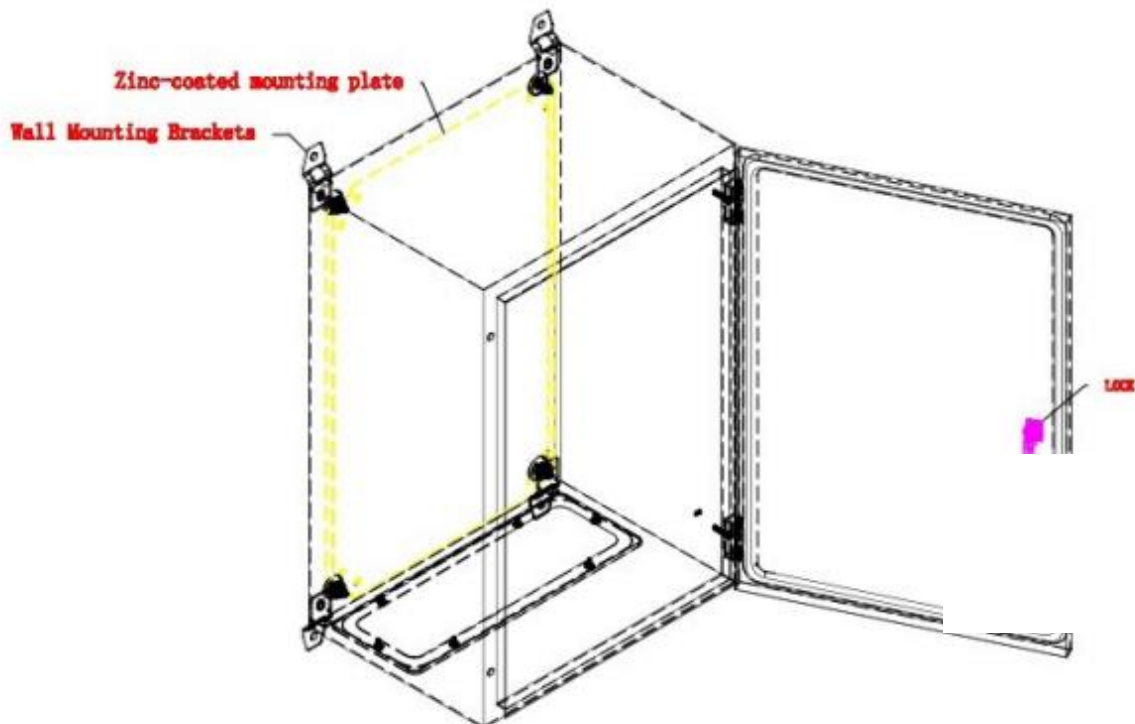

Approvals

Declarations

RoHS Certificate of Compliance

Similar Products

Stock No.	Brand	Product Name	Colour	Body Material	Dimensions
7755331	RS PRO	Steel Wall Box	Grey	Steel	500 mm x 500 mm x 210 mm
7755334	RS PRO	Steel Wall Box	Grey	Steel	500 mm x 500 mm x 300 mm

Additional Information / Installation Diagrams / Illustrations / Accessories