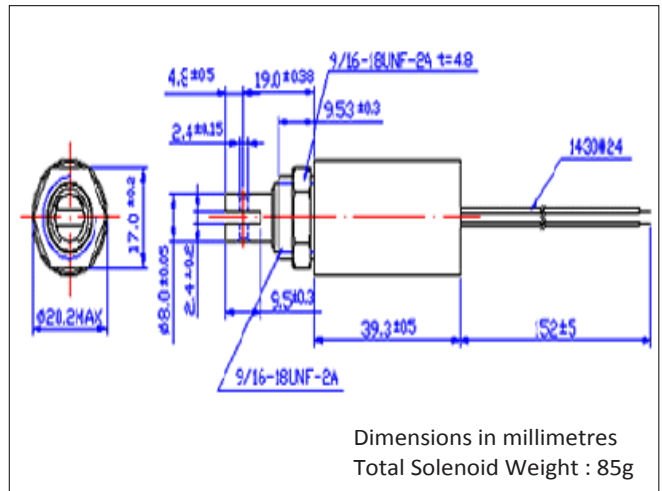

# RS Article: 177 - 0144 Tubular Solenoid 12V

### Specifications: