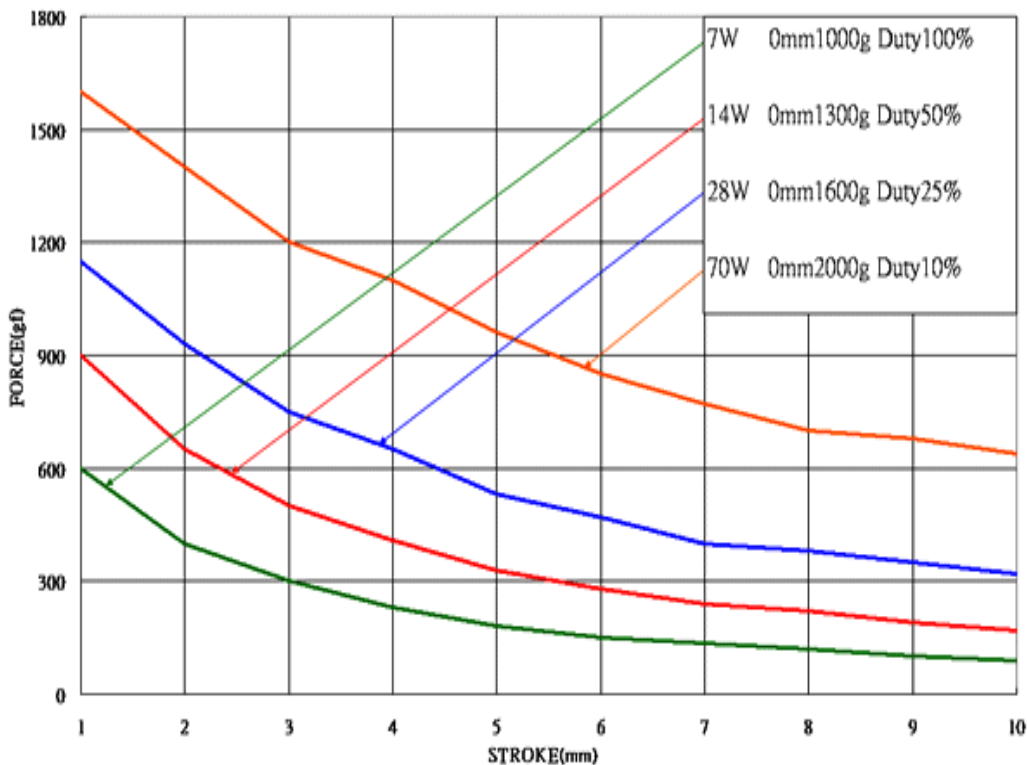

Specifications:

Features:

- Pull type
- Flying leads
- Corrosion resistant plated parts