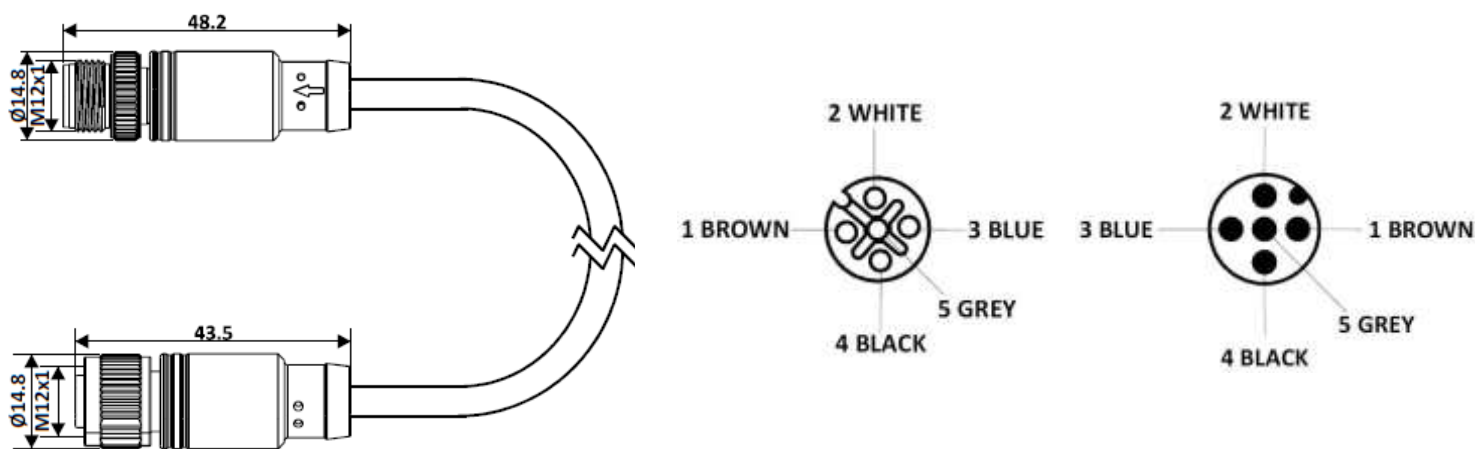

RS PRO M12 FEMALE TO MALE CONNECTOR

Core Dia	1.5 mm
Cable Dia	6.5 ± 0.1 mm

Protection Category

Degree of Protection	IP67

Additional Information

Custom Tariff Number	85369090

Approvals

Standards Met	IEC 61076-2-101

Similar Products

Stock No.	Brand	Product Name	Attribute 1	Attribute 2
877-1104	RS PRO	RS Pro M12 Female to Male Straight 5 core 5 m 0.34 sq. mm cable	M12 Female to Male Straight 5 Pole Cable Assembly 5 m	M12 Dual Connector Assembly

Connection Diagrams / Assembly Diagrams / Illustrations / Accessories

All Dimensions are in mm.