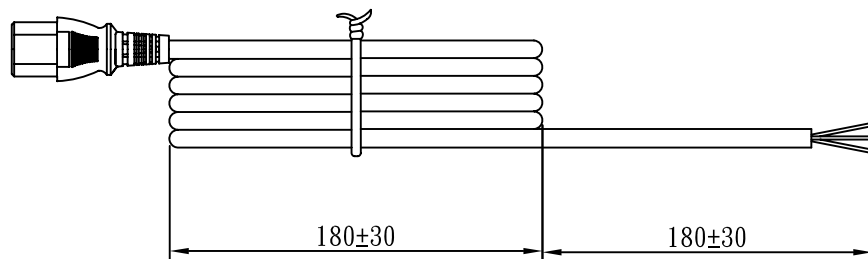

MARKING:

WIRING COLOR:

E: Yellow/Green
N: Blue
L: Brown

LENGED ON CORD: (205-14)

I-SHENG SGIS <VDE> KEMA-KEUR 08115 1376 <VE> △CEBEC 809 S D N
NF-USE 1346 IEMMEQU H05VV-F 3G 1.0mm² 60227 IEC 53 RVV 300/500V
A003083 3ASL/100 4V-75 V-75(75°C) 250/440V ORDINARY DUTY Q90033 -LF- CE

No	BOM ITEM	Q' TY	P/N
1	KPR-14 TERMINAL	3 pcs	BBB14000
2	IS-14 INNER BODY	1 set	MI014000
3	PVC 45P (SA87, IS-14)	22 g	RPP04512
4	PE TIE (BLACK, 6 inch)	1 pcs	KBB10006

CABLE H05VV-F 3G 1.0 DENT PRINT CT-12 (BLACK)					
PLUG IS-14		LENGTH	2000	UNIT	mm
CLIENT	NAME First connectivity		N/W		UNIT kg
	P/N 7316153		SG DWG	SR-141239-3	VER. A
Design. by 賀艷紅 (2014.05.23)					
Review. by 朱曉玲 (2014.05.23)					
Approval. by 周德雲 (2014.05.23)					
L14		6C3016	12	200	00