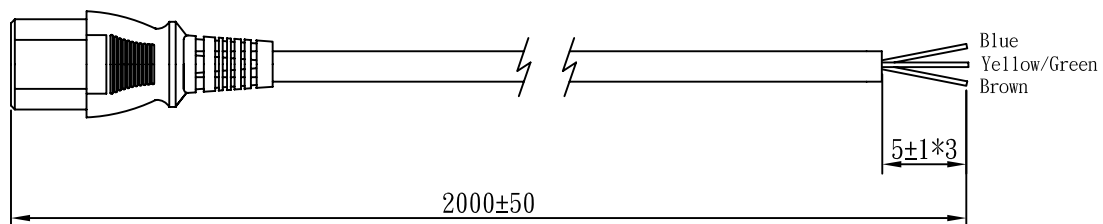

MARKING:

WIRING COLOR:

E: Yellow/Green
N: Blue
L: Brown

LENGED ON CORD: (205-14)

I-SHENG SGIS <VDE> KEMA-KEUR 08115 1376 <VE> △CEBEC 809 S D N
NF-USE 1346 IEMMEQU H05VV-F 3G 1.0mm² 60227 IEC 53 RVV 300/500V
A003083 3ASL/100 4V-75 V-75(75°C) 250/440V ORDINARY DUTY Q90033 -LF- CE

No	BOM ITEM	Q' TY	P/N
1	KPR-14 TERMINAL	3 pcs	BBB14000
2	IS-14 INNER BODY	1 set	MI014000
3	PVC 45P (SA87, IS-14)	22 g	RPP04512
4	PE TIE (BLACK, 6 inch)	1 pcs	KBB10006

CABLE H05VV-F 3G 1.0 DENT PRINT CT-12 (BLACK)					
PLUG IS-14		LENGTH	2000	UNIT	mm
CLIENT	NAME First connectivity		N/W		UNIT kg
	P/N 7316153		SG DWG	SR-141239-3	VER. A
Design. by 賀艷紅 (2014.05.23)					
Review. by 朱曉玲 (2014.05.23)					
Approval. by 周德雲 (2014.05.23)					
L14		6C3016	12	200	00