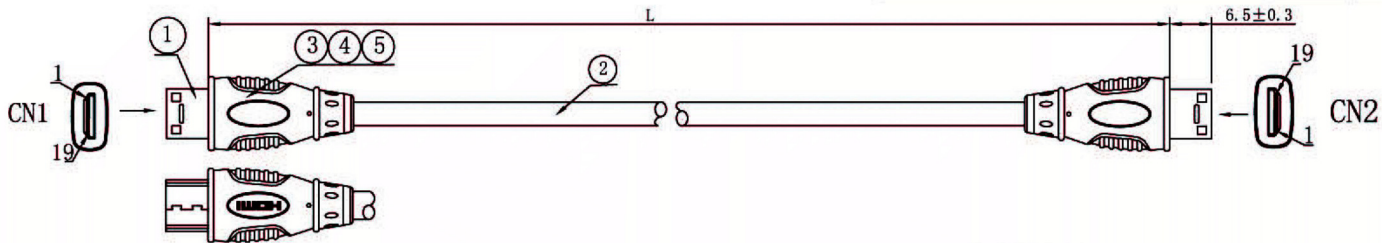

Datasheet

RS PRO 5mtr HDMI Type C (Mini) M-M High Speed with Ethernet Cable

Stock number: 182-8580

EN

The RSPRO 5 metre male to male HDMI type C cable which has a black PVC jack and an outer diameter of 6mm. The connectors have a gold flash covering to prevent corrosion.

The connector hoods are also made of black PVC.

HDMI is possibly the most common display connection on the market which can be found on devices ranging from PC's, Bluray players, games consoles and more. Mini HDMI, not to be confused with micro HDMI, is most commonly found on DSLR cameras and camcorders.

⑦	MINI TIE	Mini Tie. Color For Black
⑥	POLYBAG	COLOR FOR NATURAL SEE NOTE:2
⑤	H. S TUBE	EVA H. S TUBE, Filmy and tybe. Color Black, \varnothing 0.6mm, L:10mm*8PCS L:12mm*2PCS.
④	H. S TUBE	EVA H. S TUBE, Filmy and tybe. Color Black, \varnothing 1.5mm, L:6mm*8PCS L:9mm*8PCS.
③	MOLD HOOD	Shore A 80PVC (UL94-2) color For BLACK
②	CABLE	HDMI 30AWG (7/0. 102BC*1P+E+WAM) *4+7/0. 102TC*1P+7/0. 102TC*5C+AEB B=0.12mm/5*16 AL-MG JACKET COLOR:PVC/BLACK (BK20) OD:6.0mm
①	HDMI CONNECTOR	19P/M conector Crinping Type, The Pin Gold Plating, the shell for Gold Plating