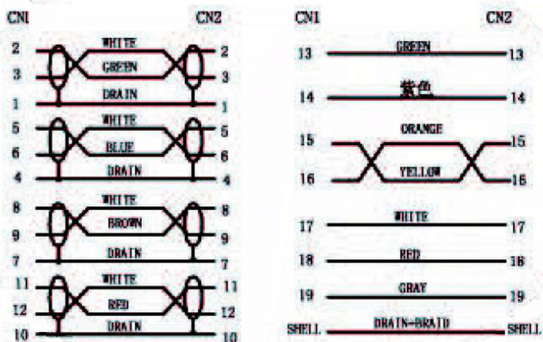

Datasheet

RS PRO 5mtr HDMI Type C (Mini) M-M High Speed with Ethernet Cable

Stock number: 182-8580

EN

The RSPRO 5 metre male to male HDMI type C cable which has a black PVC jack and an outer diameter of 6mm. The connectors have a gold flash covering to prevent corrosion.

The connector hoods are also made of black PVC.

HDMI is possibly the most common display connection on the market which can be found on devices ranging from PC's, Bluray players, games consoles and more. Mini HDMI, not to be confused with micro HDMI, is most commonly found on DSLR cameras and camcorders.

⑦	MINI TIE	Mini Tie. Color For Black
⑥	POLYBAG	COLOR FOR NATURAL SEE NOTE:2
⑤	H. S TUBE	EVA H. S TUBE, Filmy and tybe. Color Black, \varnothing 0.6mm, L:10mm*8PCS L:12mm*2PCS.
④	H. S TUBE	EVA H. S TUBE, Filmy and tybe. Color Black, \varnothing 1.5mm, L:6mm*8PCS L:9mm*8PCS.
③	MOLD HOOD	Shore A 80PVC (UL94-2) color For BLACK
②	CABLE	HDMI 30AWG (7/0. 102BC*1P+E+WAM) *4+7/0. 102TC*1P+7/0. 102TC*5C+AEB B=0.12mm/5*16 AL-MG JACKET COLOR:PVC/BLACK (BK20) OD:6.0mm
①	HDMI CONNECTOR	19P/M conector Crinping Type, The Pin Gold Plating, the shell for Gold Plating