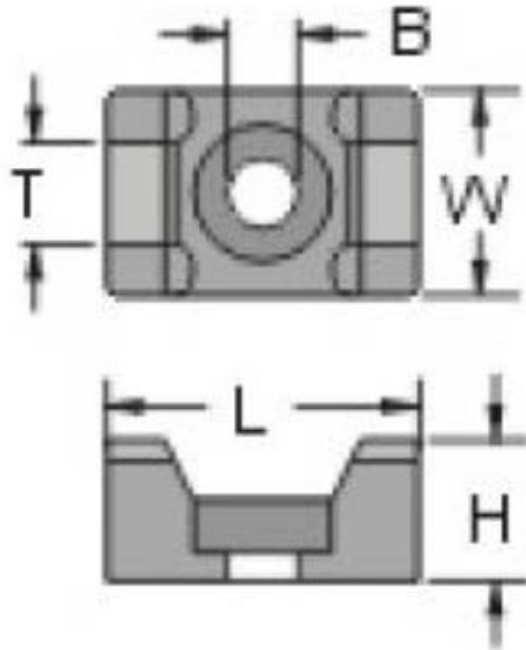

ENGLISH

Datasheet

RS Pro White Cable Tie Mount 10mm x 15mm

RS Stock No: 666-717

Product Details

Saddle style screw-mounted cable tie bases, available in black and white for outdoor use respectively. The clamps are manufactured from nylon 6.6

Features and Benefits

- Saddle design offers excellent stability
- Simple to mount by screw
- Available in black and white colours in a range of sizes
- Self-extinguishing UL 94 V-2

Dimensions (mm)

RS Stock No	H	L	W	T	B	Pack Size	Colour
666-717	7	15	10	5.1	3	250	White
666-739	9.8	23	16	9	6.3	250	White
233-663	7	15	10	5.1	3	250	Black
233-685	9.8	23	16	9	6.3	250	Black

Specifications

Colour	White
Cable Tie Width Acceptance	5mm
Length:	15mm
Width:	10mm
Fixing Hole Diameter:	3mm
Material:	Nylon 66
Series:	SM
Minimum Operating Temperature:	-45°C
Maximum Operating Temperature:	+85°C
Quantity:	250