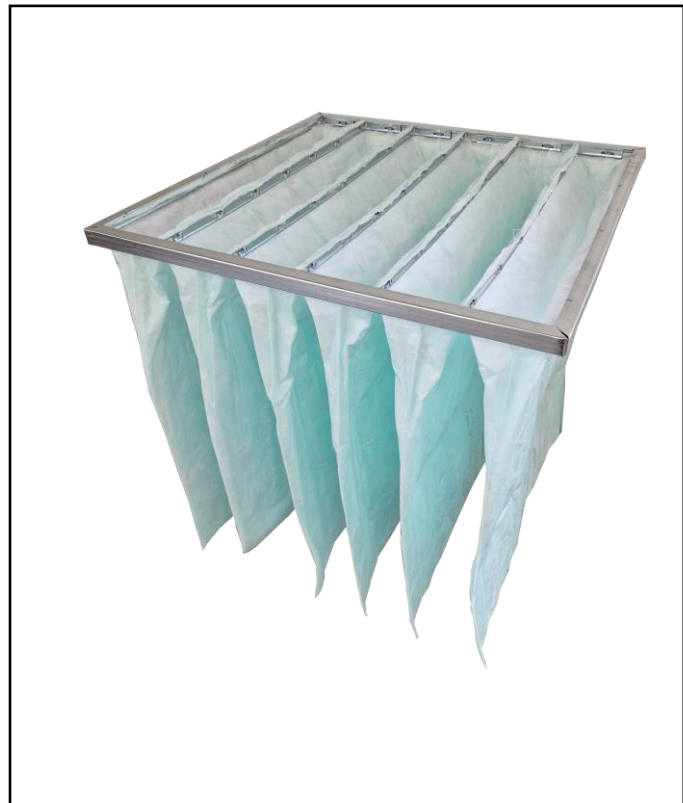

## FEATURES

- 100% Polyester Filter Media
- Dual-Layer Media
- Conical Stitched Pockets for optimal airflow
- Rolled Safety Edge to Frame
- Hydrophobic Media
- Fire Retardant
- Low Price
- ePM10 Filter

# RS PRO Ecoflow M6 Filter 24 X 20 X 15

RS Stock No.: 2551119

RS Professionally Approved Products bring to you professional quality parts across all product categories. Our product range has been tested by engineers and provides a comparable quality to the leading brands without paying a premium price.

## Product Description

The Ecoflow, fire rated range of bag filters are used widely in government buildings, hospitals and other sensitive areas. This grade of filter is suitable for air condition to offices, theatres, computer rooms and spray booths.

## General Specifications

Filter Size Actual HxWxD (mm)	592 x 490 x 360 mm
Header Depth	20 mm
Number of Pockets	4
Grade EN779:2012	M6
Filter Class ISO 16890	ePM10 > 70%
Rated Capacity	865 m <sup>3</sup> /hr
Energy Rating	E
Initial Pressure Drop	55 Pa
Final Pressure Drop*	155 Pa
*Final Recommended Pressure Drop to EN13053:2019	
Maximum Operating Temperature 80C	