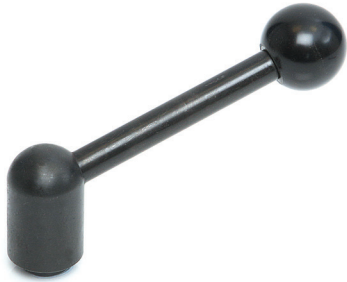

DataSheet

Female Adjustable Tension Lever

Material

Blackened steel handles with plastic knob

Standard Colour

Black

Insert Material

Zinc plated steel

Part No.	A	B	C	D	E	Thread size
237514	96	42	16	25	4	M8
237659	110	48.5	19	32	6	M10