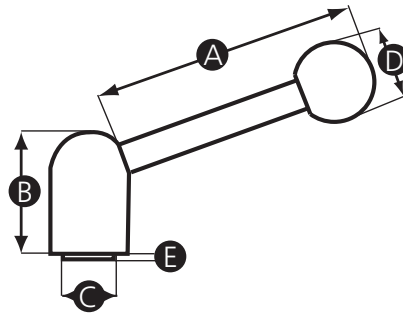

DataSheet

Female Adjustable Tension Lever

Material

Blackened steel handles with plastic knob

Standard Colour

Black

Insert Material

Zinc plated steel

Part No.	A	B	C	D	E	Thread size
237514	96	42	16	25	4	M8
237659	110	48.5	19	32	6	M10