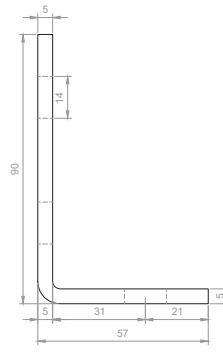

# Right Angle 3 Hole Bracket Hot Dipped Galvanised

RS Stock No **1766902**

Size **57 x 90mm**

Used to connect Channel/Strut together at a 90° angle

FRONT VIEW

SIDE VIEW

## Please view our full range listing below

RS Stock No	Size (mm)
1766905	48 x 50 (2 hole bracket)
1766904	50 x 96 (3 hole bracket)
1766902	57 x 90 (3 hole bracket)
1766901	41 x 102 (3 hole bracket)
1766900	55 x 132 (4 hole bracket 1 x 3)
1766899	86 x 102 (4 hole bracket 2 x 2)