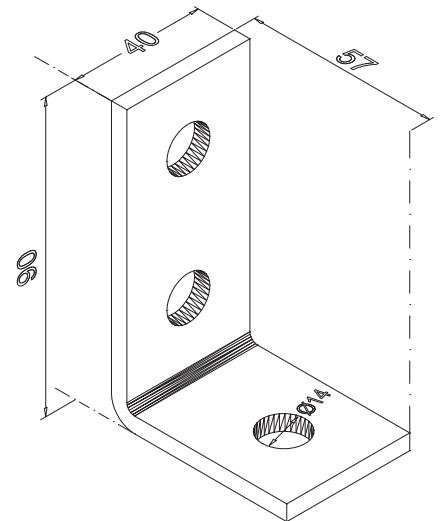

# Right Angle 3 Hole Bracket Hot Dipped Galvanised

RS Stock No **1766902**

Size **57 x 90mm**

Used to connect Channel/Strut together at a 90° angle

FRONT VIEW

SIDE VIEW

## Please view our full range listing below

RS Stock No	Size (mm)
1766905	48 x 50 (2 hole bracket)
1766904	50 x 96 (3 hole bracket)
1766902	57 x 90 (3 hole bracket)
1766901	41 x 102 (3 hole bracket)
1766900	55 x 132 (4 hole bracket 1 x 3)
1766899	86 x 102 (4 hole bracket 2 x 2)