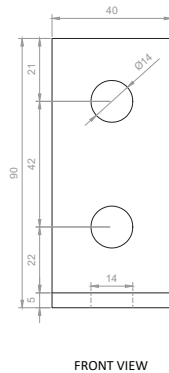

# Right Angle 3 Hole Bracket Hot Dipped Galvanised

RS Stock No **1766902**

Size **57 x 90mm**

Used to connect Channel/Strut together at a 90° angle

FRONT VIEW

SIDE VIEW

## Please view our full range listing below

RS Stock No	Size (mm)
1766905	48 x 50 (2 hole bracket)
1766904	50 x 96 (3 hole bracket)
1766902	57 x 90 (3 hole bracket)
1766901	41 x 102 (3 hole bracket)
1766900	55 x 132 (4 hole bracket 1 x 3)
1766899	86 x 102 (4 hole bracket 2 x 2)