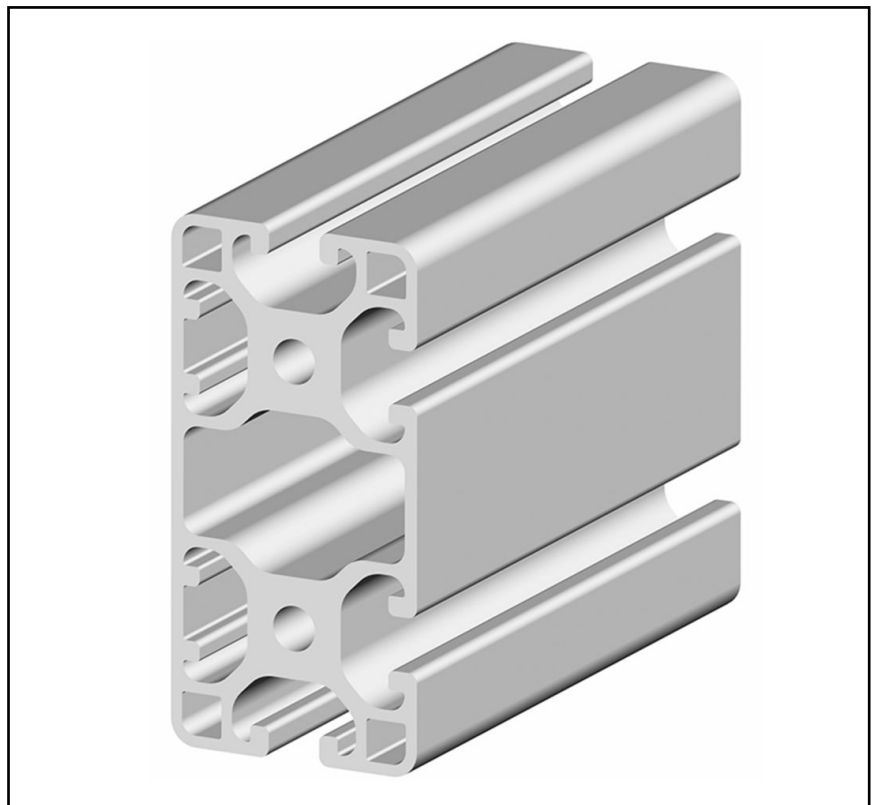

Features

- Light-weight aluminium alloy
- Suitable for cut to length applications
- Multiple profile sizes for a range of applications
- Compatible with support and connector accessories
- Groove size: 8mm
- Number of grooves: 4
- Structural element type: Strut profile

RS PRO Silver Aluminium Profile Strut, 40mm x 80mm

RS Stock No.: 187-3276

RS PRO Professionally Approved Products bring to you professional quality parts across all product categories. Our product range has been tested by engineers and provides a comparable quality to the leading brands without paying a premium price.

Product Description

The RS PRO Silver Aluminium Profile Strut offering strong, light-weight, easily interchangeable components in a variety of profile types. The modular system offers alloy struts available in 1m, 2m and 3m lengths with profiles from 20mm to 80mm. Compatible with a range of structural support and connector accessories, work benches, guarding and general enclosures, as well as many other workplace fixtures, are easy to construct and adapt to almost any application.

General Specifications

Strut Profile	40 mm x 80 mm
Structural Element Type	Strut Profile
Length	3000 mm
Groove Size	8 mm
Number of Grooves	4
Material	Aluminium
Colour	Silver
Product System	Series 2
Series	Profile 8