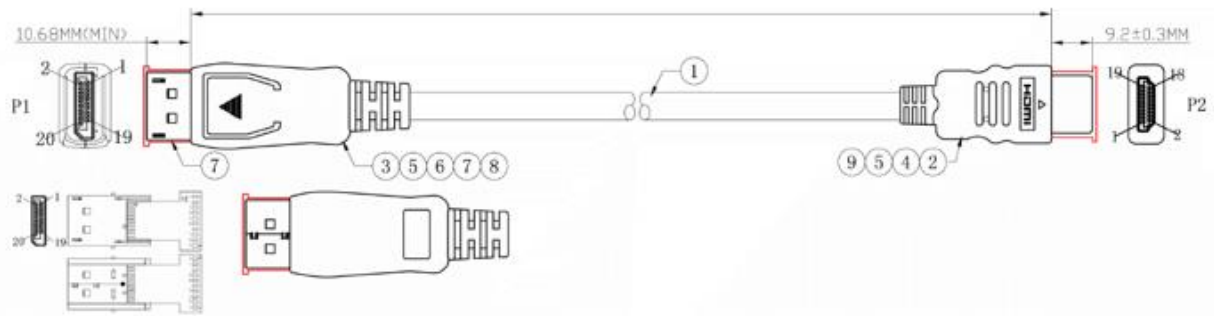

Product Description

Our RS PRO 1 metre DisplayPort to HDMI cable comes with a latching, 20 pin male connector.

The connector hoods are made from black PVC and come with dust caps to protect the connectors. On top of the connector is the latch release and a strain relief on the end of the hood to support the cable.

HDMI is possibly the most common display connection on the market which can be found on devices ranging from PC's, Bluray players, games consoles and more.

General Specifications

Connector A	DisplayPort Male
Connector B	HDMI Male
Sheath Colour	Black
Sheath Material	PVC
Max resolution	1080p

Approvals

Declarations	CE UKCA ROHS REACH
Standards Met	CE UKCA ROHS REACH

Similar Products

Stock No.	Brand	Length	Pack Size	Attribute 2	Attribute 3
186-3034	RS PRO	1mtr	1	DisplayPort Male	HDMI Male

9	HDMI M DUST CAP
8	DisplayPort M DUST CAP
7	DisplayPort M ABS UP SHELL BLACK
6	DisplayPort M ABS TOP SHELL BLACK
5	TRANSPARENT PE
4	PVC 45P COLOR:BLACK
3	DP (SHELL GOLD PLATED) to HDMI/DVI PCB+SMT+SOLDER
2	HDMI M 19P SOLDER INSULATION:BLACK SHELL GOLD PLATED
1	UL20275 (30AWG*1PR+EAM)*4C+30AWG*1PR+30AWG*5C+AEB 50%BD OD:5.5MM BLACK JACKET