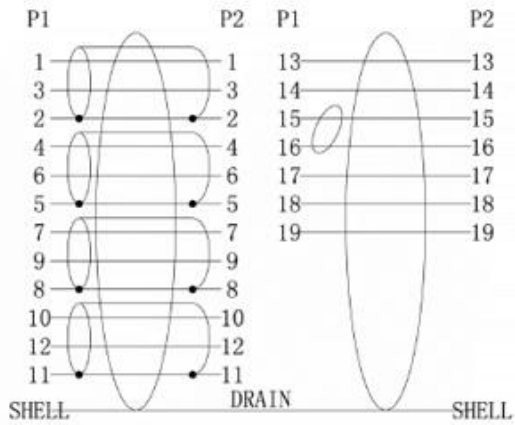

Product Description

Our RS PRO 1 metre DisplayPort to HDMI cable comes with a latching, 20 pin male connector.

The connector hoods are made from black PVC and come with dust caps to protect the connectors. On top of the connector is the latch release and a strain relief on the end of the hood to support the cable.

HDMI is possibly the most common display connection on the market which can be found on devices ranging from PC's, Bluray players, games consoles and more.

General Specifications

Connector A	DisplayPort Male
Connector B	HDMI Male
Sheath Colour	Black
Sheath Material	PVC
Max resolution	1080p

Approvals

Declarations	CE UKCA ROHS REACH
Standards Met	CE UKCA ROHS REACH

Similar Products

Stock No.	Brand	Length	Pack Size	Attribute 2	Attribute 3
186-3034	RS PRO	1mtr	1	DisplayPort Male	HDMI Male

9	HDMI M DUST CAP
8	DisplayPort M DUST CAP
7	DisplayPort M ABS UP SHELL BLACK
6	DisplayPort M ABS TOP SHELL BLACK
5	TRANSPARENT PE
4	PVC 45P COLOR:BLACK
3	DP (SHELL GOLD PLATED) to HDMI/DVI PCB+SMT+SOLDER
2	HDMI M 19P SOLDER INSULATION:BLACK SHELL GOLD PLATED
1	UL20275 (30AWG*1PR+EAM)*4C+30AWG*1PR+30AWG*5C+AEB 50%BD OD:5.5MM BLACK JACKET