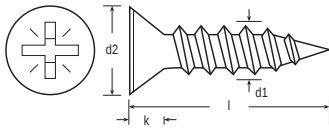

# Recessed Countersunk Stainless Steel A2-304 Woodscrew, to DIN 7997

RS Stock No **4833179**  
Size **5.0 x 25mm**

d1	No. 4 3.0mm	No. 6 3.5mm	No. 8 4.0mm	No. 10 5.0mm	No. 12 5.5mm
d2	5.6	6.5	7.5	9.2	10.2
k	1.65	1.13	2.2	2.5	2.75
Recess No.	1	2	2	2	3

## Please view our full range listing below

RS Stock No	Size (mm)	RS Stock No	Size (mm)
1443524	3.0 x 16	4833185	5.0 x 30
1443525	3.0 x 20	4833191	5.0 x 40
1443526	3.0 x 25	4833208	5.0 x 50
1443527	3.5 x 16	4833214	5.0 x 65
4833090	3.5 x 20	1443528	5.0 x 75
4833113	3.5 x 25	1443529	5.0 x 100
4833129	3.5 x 30		
4833135	4.0 x 20		
4833141	4.0 x 25		
4833157	4.0 x 30		
4833006	4.0 x 40		
4833163	4.0 x 50		
4833179	5.0 x 25		