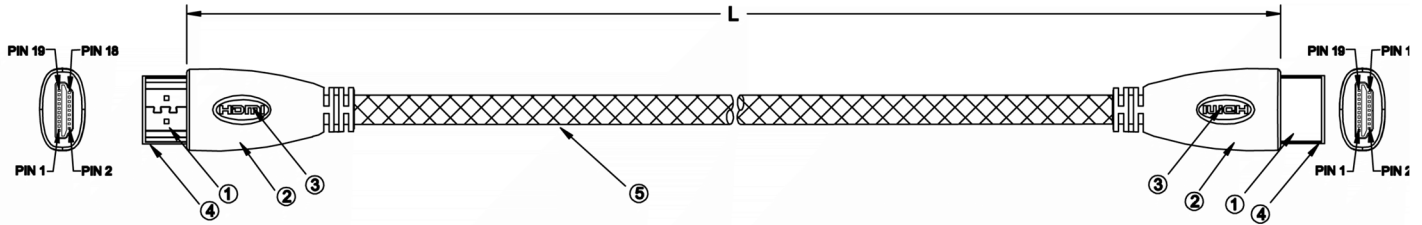

## RS PRO 5mtr HDMI M-M High Speed with Ethernet Cable – Blue Light

Stock number: 182-8503

EN

The RSPRO 5 metre male to male HDMI cable which has a white PVC jack and an outer diameter of 6.3mm. The connectors have a gold plated covering to prevent corrosion.

The connector hoods are black PVC, have a blue light and have a strain relief to prevent the jacket splitting around the boot. The cable construction is Black Nylon Braided.

HDMI is possibly the most common display connection on the market which can be found on devices ranging from PC's, Bluray players, games consoles and more.

5	CABLE SPEC:{{{(0.254mmCU*1P +AL+MY)*5 +0.254mmCU*5C+AL+0.254mmCU}*1C O.D:6.3mm BLACK PVC JACKET +BLACK NYLON BRAIDING
4	Plastic Cap
3	"HDMI" Logo-BLUE LIGHT
2	PVC - BLACK
1	HDMI Plug - Gold Plated

RoHS / REACH / CE