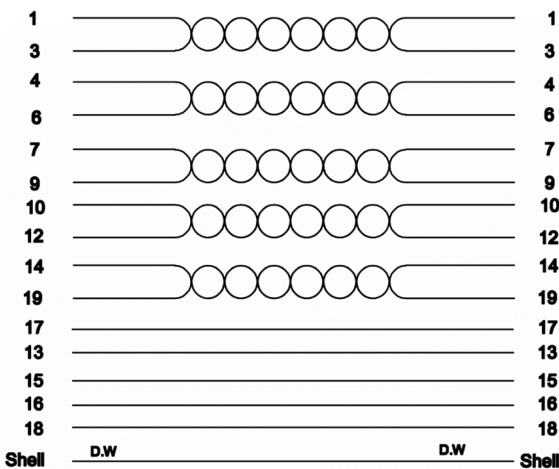

## RS PRO 5mtr HDMI M-M High Speed with Ethernet Cable – Blue Light

Stock number: 182-8503

EN

The RSPRO 5 metre male to male HDMI cable which has a white PVC jack and an outer diameter of 6.3mm. The connectors have a gold plated covering to prevent corrosion.

The connector hoods are black PVC, have a blue light and have a strain relief to prevent the jacket splitting around the boot. The cable construction is Black Nylon Braided.

HDMI is possibly the most common display connection on the market which can be found on devices ranging from PC's, Bluray players, games consoles and more.