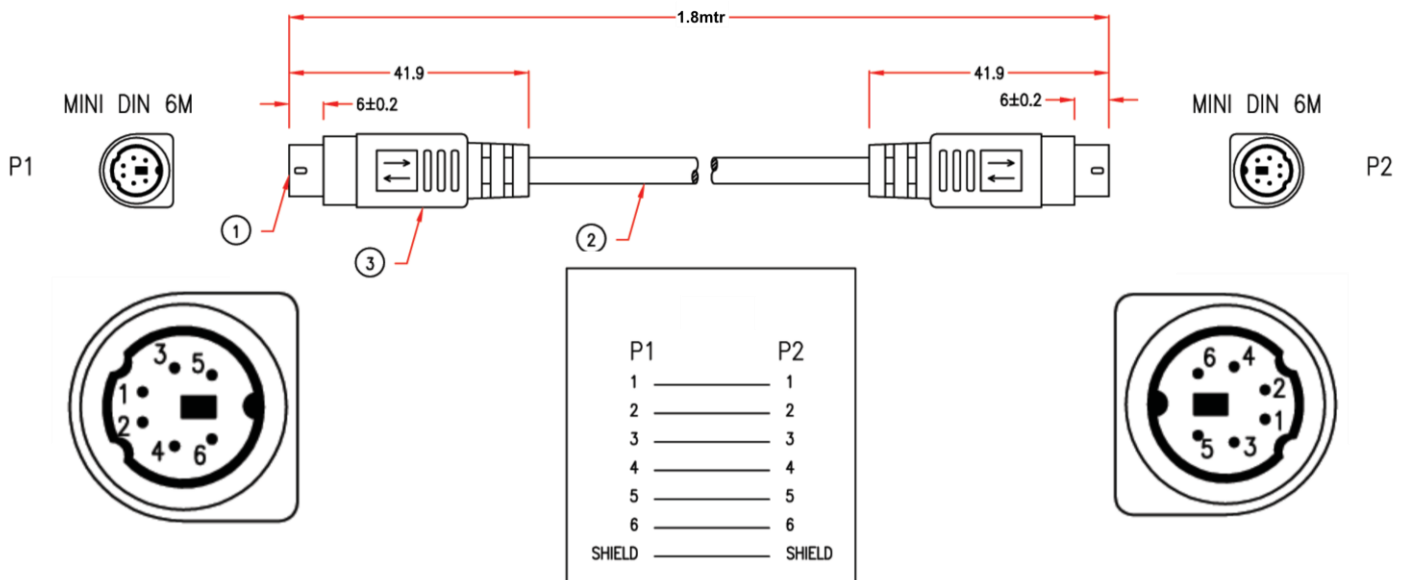

## RS PRO 1.8m PS/2 Male to PS/2 Male Straight Through Cable

Stock number: 2369120

EN

Our RS PRO 1.8 metre PS/2 Male to PS/2 male straight through cable has a pin to pin configuration with a grey PVC jacket and grey hoods.

This is a 6 pin mini din male to male PS/2 cable for connecting PS/2 equipment with female ports. The PS/2 female port is typically found on the back of computers or equipment for keyboards and mice, usually colour coded as purple for keyboard and green for mouse.