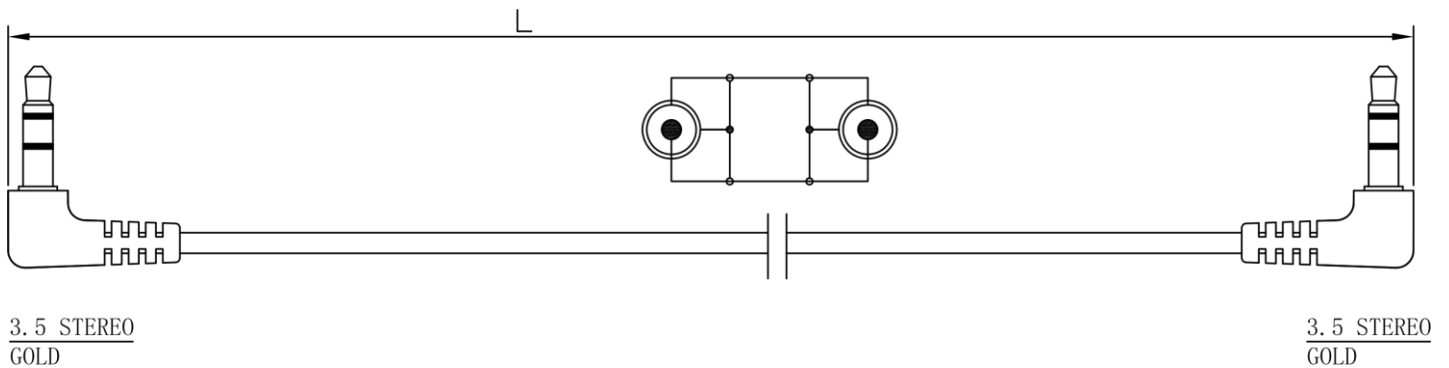

Datasheet

RS PRO 30cm 3.5mm Right Angled Cable

Stock number: 2369049

EN

The RS Pro range of 3.5mm stereo audio cables are right angled to help save space in areas where a normal connector would have trouble fitting. Not only are they space saving, they reduce strain on the cable. It has a black PVC jacket and gold connectors for a better connection while providing anti-corrosion properties.